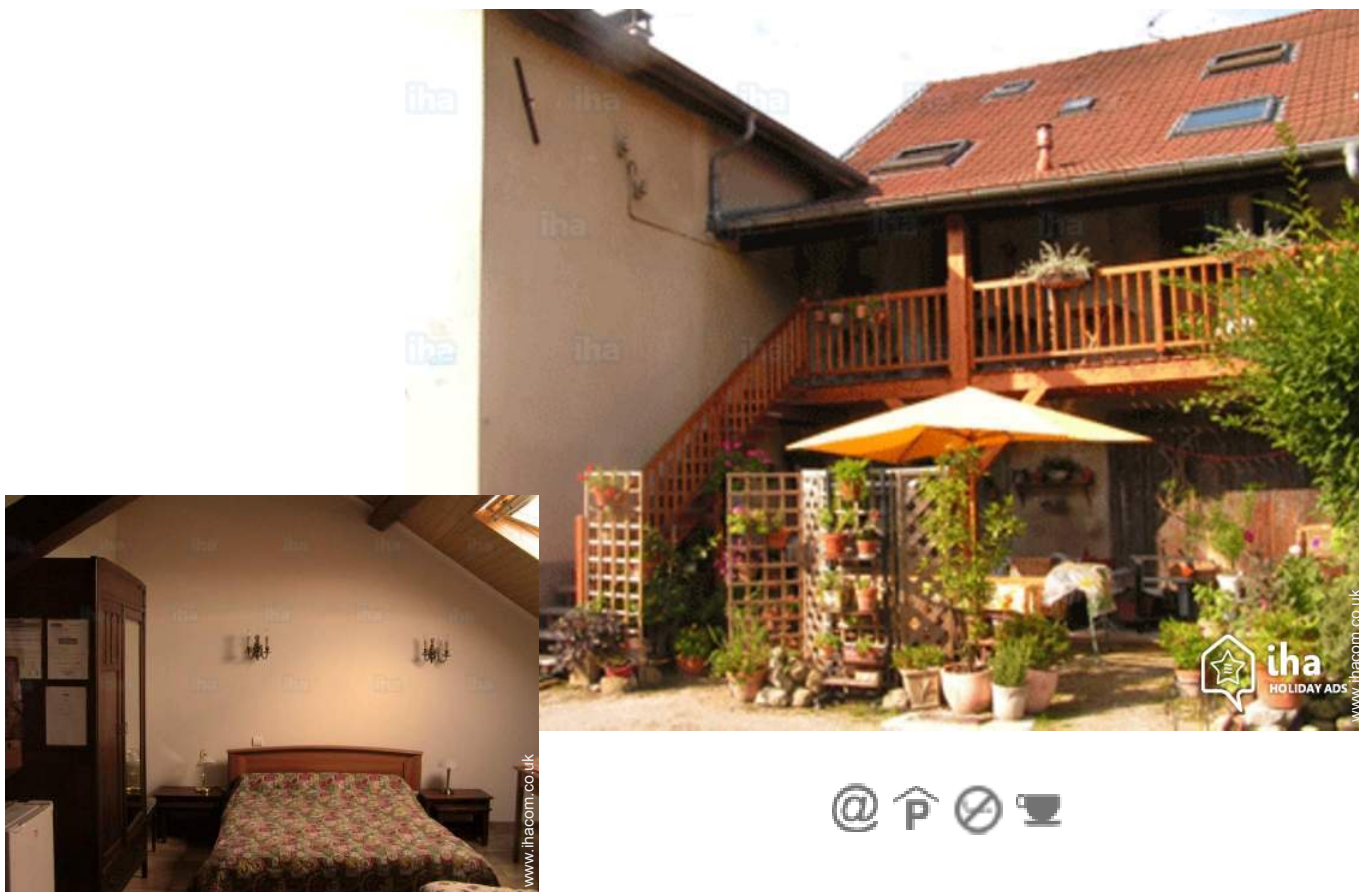

Guest House - Bed & Breakfast Chablais Alps "Laire de Mary"

On the Swiss border, 30 minutes from Geneva centre. In Switzerland, public transport to city center.

Village House, semi-detached, 1 floor, separate entrance, in a(an) Hamlet