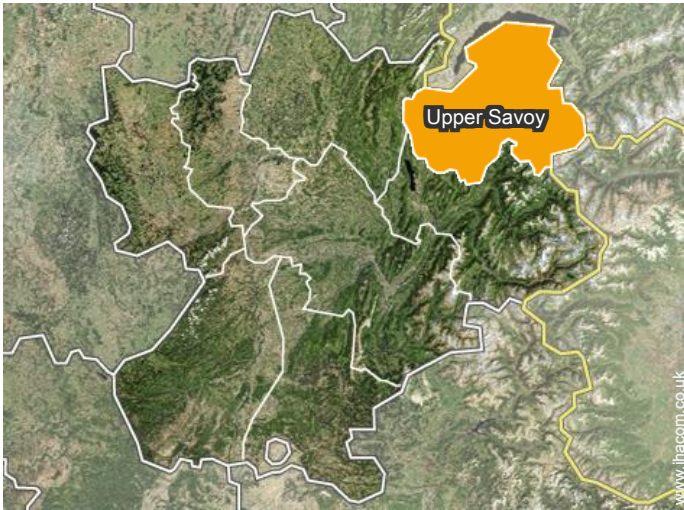

Location

Location & Access

" In Haute-Savoie, exit Saint-Julien en Genevois, Viry. "

GPS coordinates in degrees, minutes, seconds: Latitude 46°8'16"N - Longitude 6°0'38"E ([Dwelling](#))

Address

→ 43, route de Sezegnin
74580 Viry

→ Distance : 12.5mi.

→ Time : 30'

• Motorway (junction) A40

→ Saint-Julien-en-Genevois, Upper Savoy,

Rhône-Alpes, France

→ Distance : 6mi.

→ Time : 10'

• Annecy : (18.5mi.)

• Train station Saint Julien en Genevois

→ Saint-Julien-en-Genevois, Upper Savoy,

Rhône-Alpes, France

→ Distance : 7mi.

→ Time : 15'

• Airport Genève

→ Geneva, Canton of Geneva, Switzerland

Contact

Spoken languages