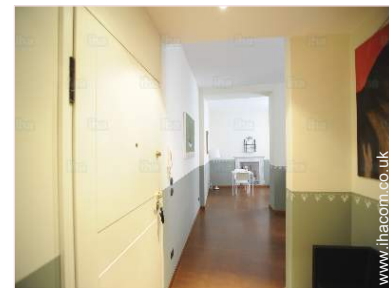

Interior layout