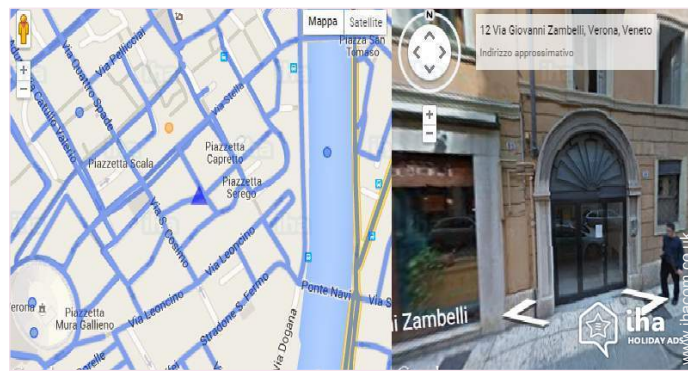

5

[Book now](#)

Route map

Location & Access

GPS coordinates in degrees, minutes, seconds: Latitude 45° 26'26"N - Longitude 10°59'54"E (Dwelling)

Address

→ Via Giovanni Zambelli 10
37100 Verona

● Train station Verona Porta Nuova

→ Verona, Province of Verona, Veneto, Italy
→ Distance : 1.85mi.
→ Time : 15'

- Verona : (165')
- Venice : (71,5mi.)
- Milan : (112mi.)

Contact

Spoken languages

Location

Guest House - Bed & Breakfast
Verona - Italy
"Like Romeo"