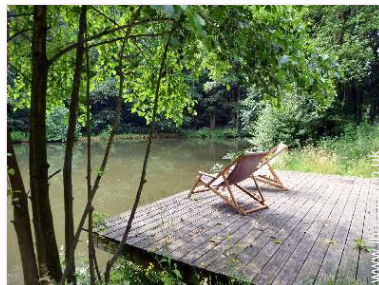

•Exterior private facilities :

Terrace 100 Sq.ft., covered terrace 160 Sq.ft., garden table(s), 4 garden seat(s), 2 chaise(s) longue(s)