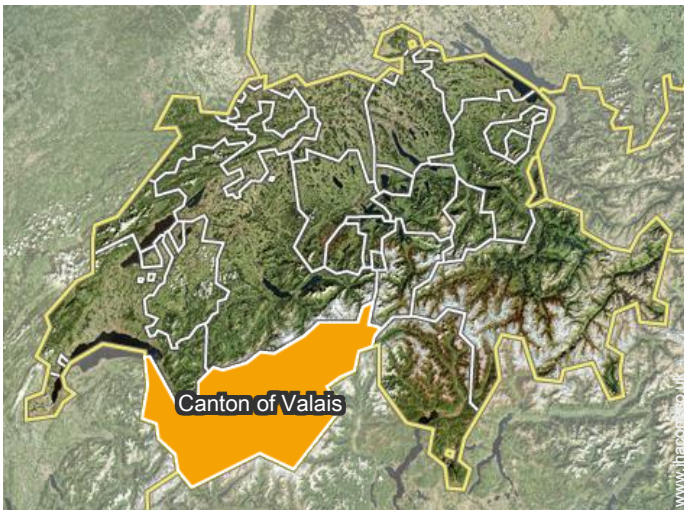

hiking

view from the terrace

ski bus pick up point

Your host

Advert No. 11449

www.ihacom.co.uk

>> HOLIDAY LETTINGS

BOOK DIRECT WITH THE OWNERS

Location

Location & Access

GPS coordinates in degrees, minutes, seconds: Latitude 46°7'41"N - Longitude 7°1'20"E ([Dwelling](#))

Address

→ Les Granges
1922 Salvan

• Motorway (junction) Martigny

→ Martigny, Canton of Valais, Switzerland
→ Distance : 6mi.
→ Time : 15'