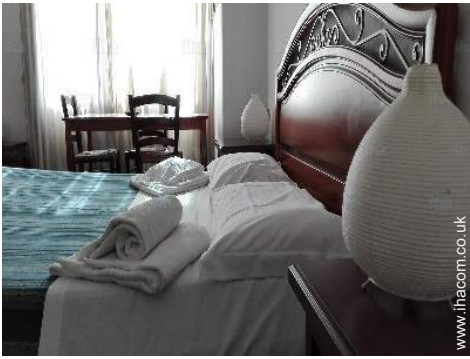

Room "Estate"

3 person(s) : 3 adults