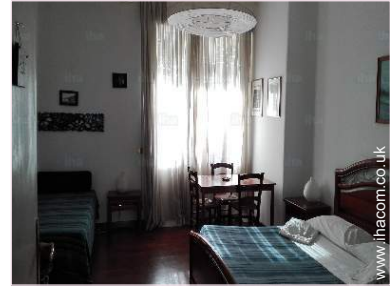

Room "Estate"

3 person(s) : 3 adults