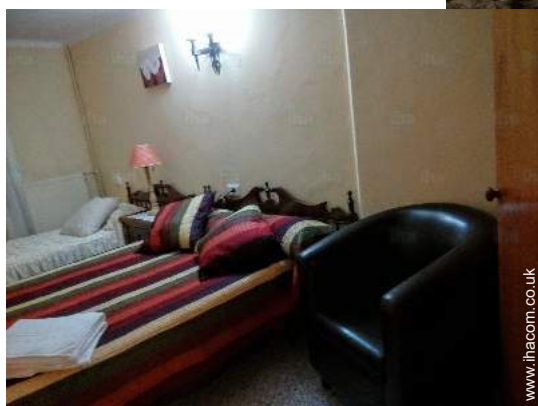

Guest House - Bed & Breakfast Espot "CASA FELIP"

Theme breaks
Nature discovery

Charming Estancia, detached, 3 floors, shared entrance, in a(an) Hamlet

Setting : mountainy, rural

Guest Room(s) : 6

Receive up to : 12 guests

- Charming Apartment "207"
  5 person(s)
- Room "103"
  2 person(s)
- Room "102"
  3 person(s)
- Room "206"
  2 person(s)
- Room "104"
  2 person(s)
- Room "101"
  2 person(s)

Espot - Province of Lleida - Catalonia

Spain

Advert No. 11662

www.ihacom.co.uk

>> HOLIDAY LETTINGS

BOOK DIRECT WITH THE OWNERS