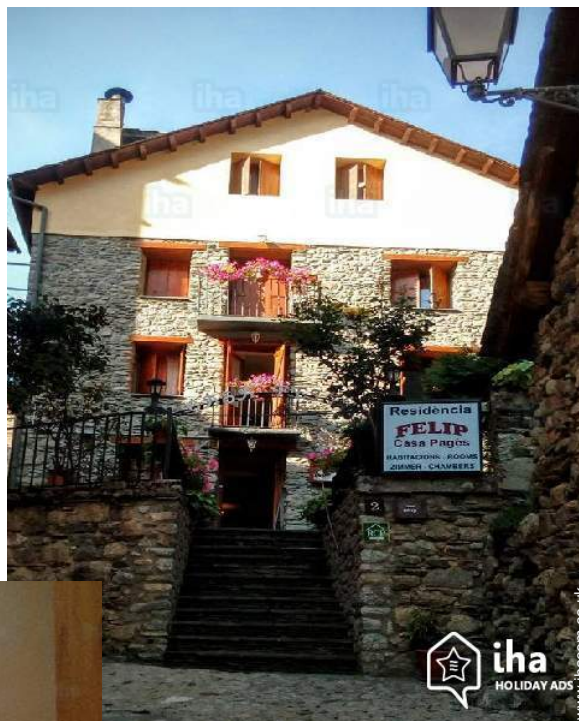

Guest House - Bed & Breakfast Espot "CASA FELIP"

Theme breaks
Nature discovery

Charming Estancia, detached, 3 floors, shared entrance, in a(an) Hamlet

Setting : mountainy, rural

Guest Room(s) : 6

Receive up to : 12 guests