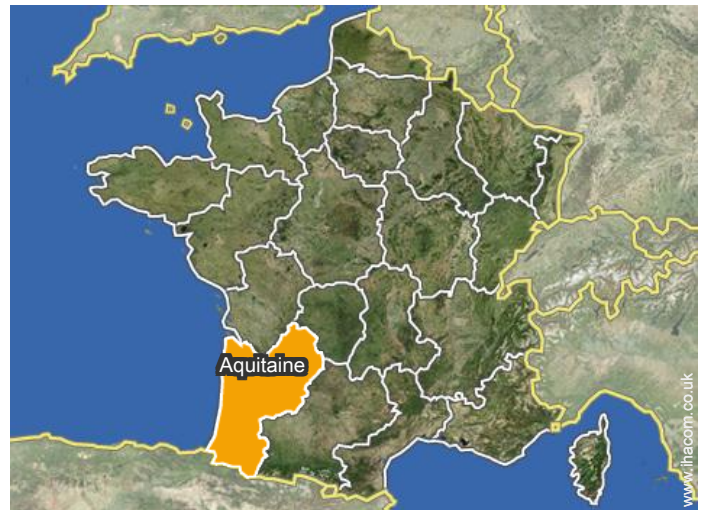

[>> HOLIDAY LETTINGS](#)

[BOOK DIRECT WITH THE OWNERS](#)

Location

Location & Access

GPS coordinates in degrees, minutes, seconds: Latitude 43°22'47"N - Longitude 1°40'43"W ([Dwelling](#))

Address

→ 19 AVENUE DES PYRENEES
64500 Ciboure