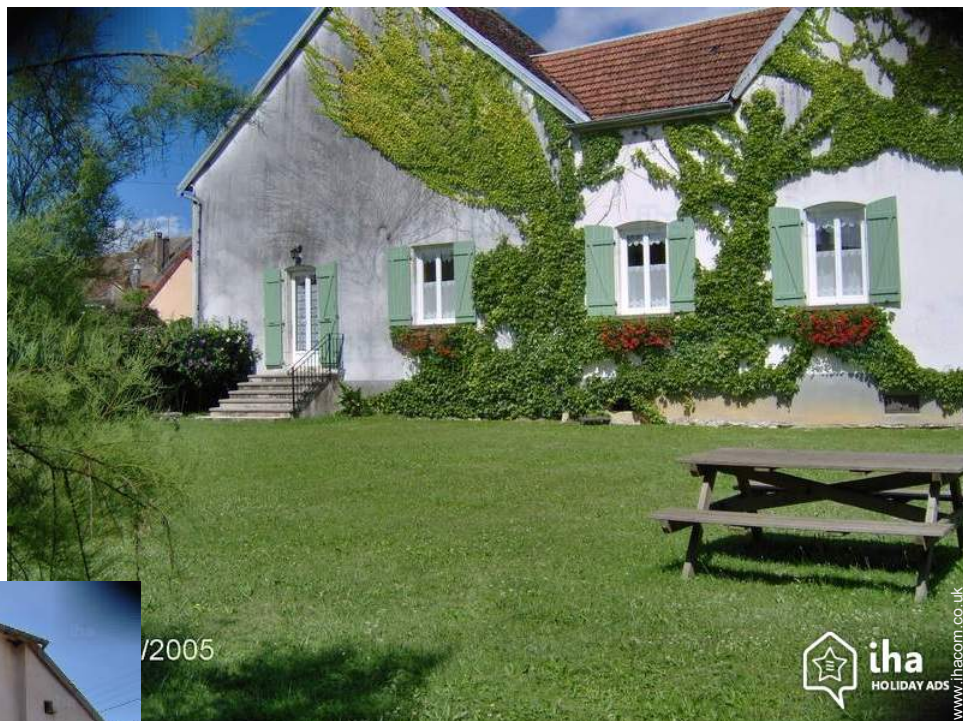

Guest House - Bed & Breakfast Choye "La Tourelle"

Stone-Built House, detached, single storey, separate entrance, in a(an) Property

Setting : quiet, peaceful

Guest Room(s) : 3

Receive up to : 9 guests

- Room "Comtoise"
4 person(s)
- Room "Louis XVI"
3 person(s)
- Room "La Colombine"
2 person(s)

Surroundings

- **Locality :**
Ice skating rink 9mi.
Public tennis court 990'
Stretch of water 990'
Forest 3mi.

furniture

The guest room

Stone-Built House

Guest House - Bed & Breakfast
Choye - France
"La Tourelle"