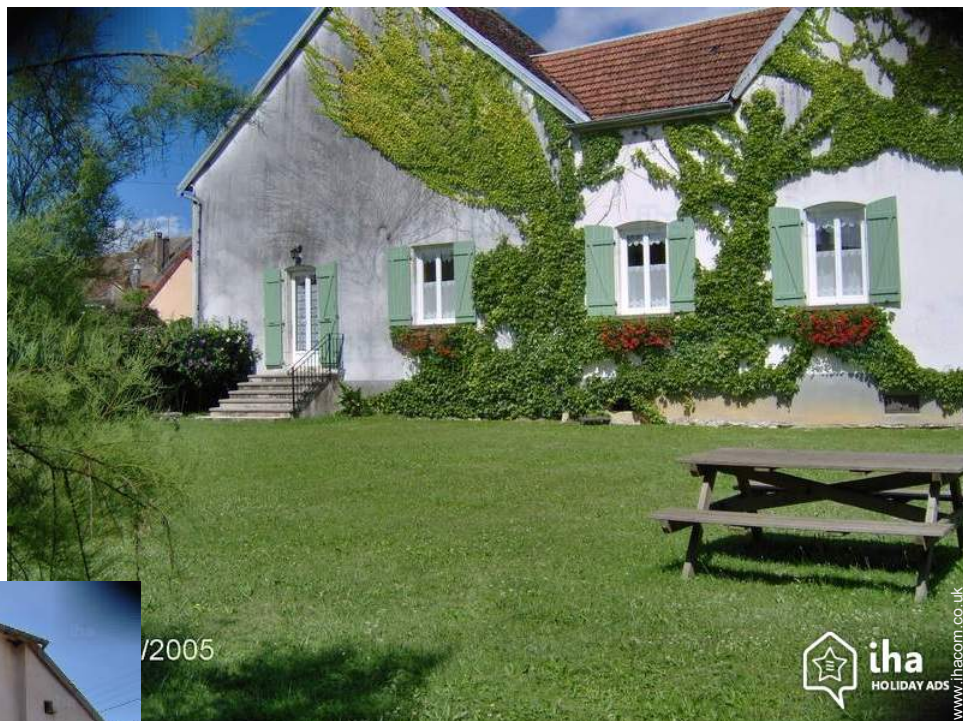

# Guest House - Bed & Breakfast Choye "La Tourelle"

**Stone-Built House**, detached, single storey, separate entrance, in a(an) Property

Setting : quiet, peaceful

Guest Room(s) : 3

Receive up to : 9 guests

## Guest House - Bed & Breakfast

Stone-Built House, detached, single storey, separate entrance, in a(an) Property

- **Ideal for couples, family**
- **View :** unobscured, not overlooked, country side, garden/park, courtyard, village
- **Setting :** quiet, peaceful
- **Exposure :** South