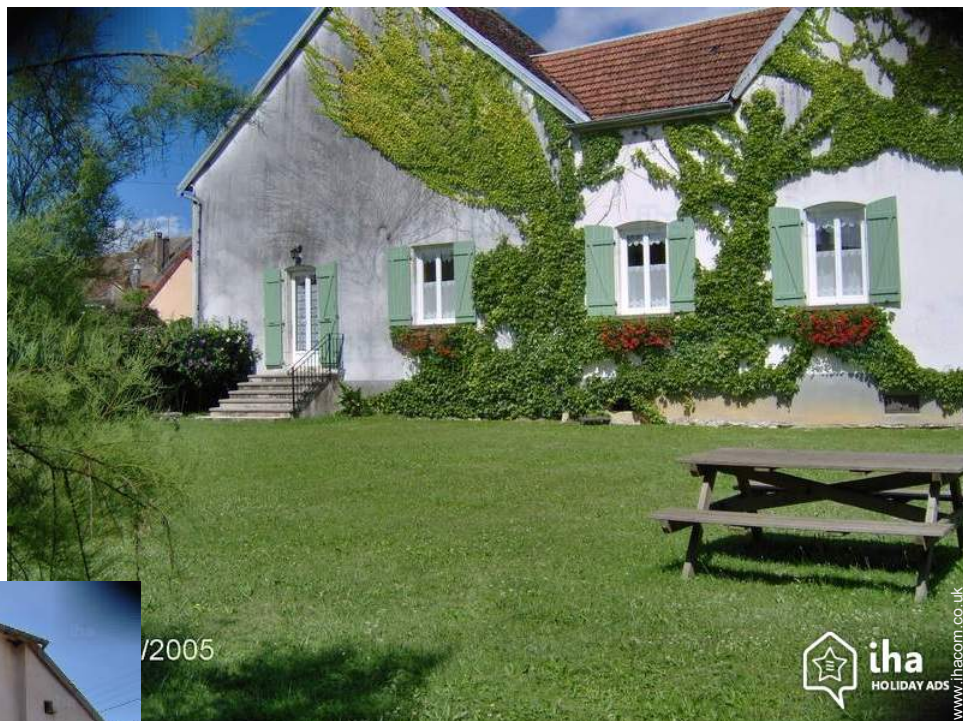

Guest House - Bed & Breakfast Choye "La Tourelle"

Stone-Built House, detached, single storey, separate entrance, in a(an) Property

Setting : quiet, peaceful

Guest Room(s) : 3

Receive up to : 9 guests

- Room "Comtoise"
4 person(s)
- Room "Louis XVI"
3 person(s)
- Room "La Colombine"
2 person(s)

Benefits :
Stable(s)

Stone-Built House

Surroundings & location

Countryside

Fishing

Leisure

- **Leisure activities less than 20 km / 12 miles :**

Bathing, tennis, riding school, pony club, pathway, coastal/forest paths, hiking, mountain bike (path), Microlights, flying (club), horse trekking, go-karting, hunting, acrobatics, fishing, deep-sea angling, angling, pétanque pitch