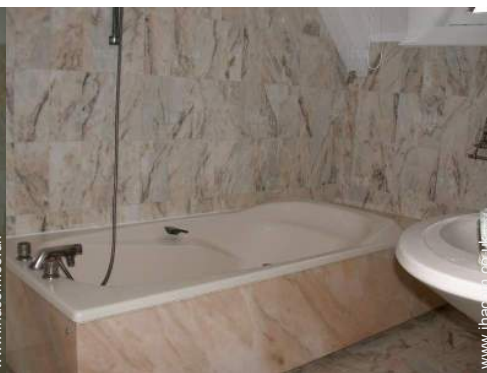

Interior layout at guests disposal