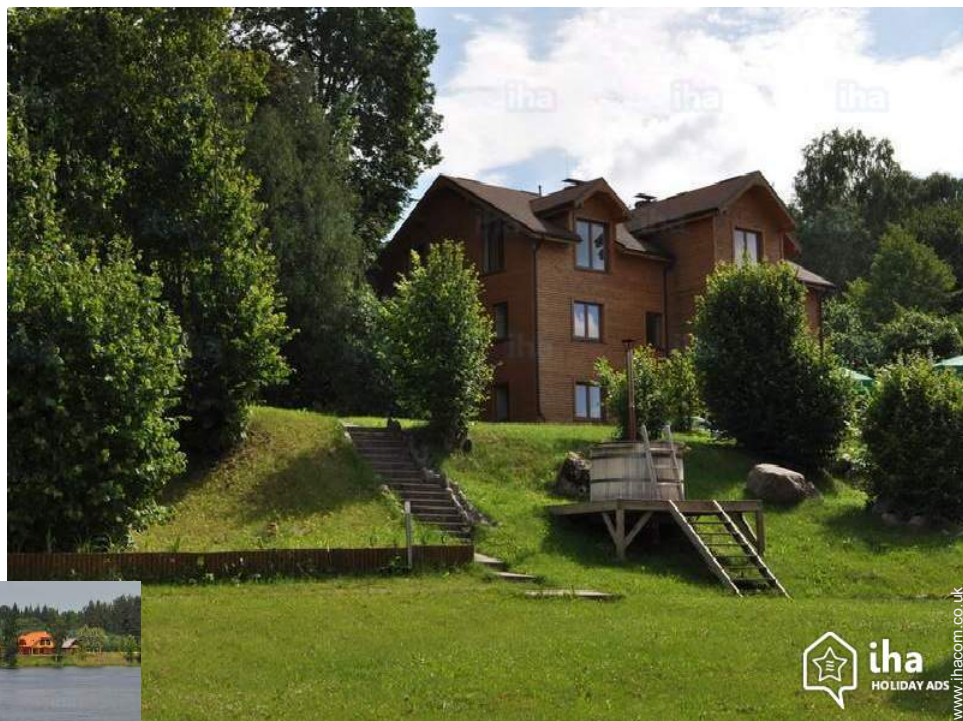

Guest House - Bed & Breakfast Birzgale "Wild duck"

Cottage, detached, 2 floors, separate entrance, in a(an) Charming Property

Setting : romantic, lively

Guest Room(s) : 6

Receive up to : from 1 to > 30 guests

- Maisonette "5"
3 person(s)
- Maisonette "6"
3 person(s)
- Maisonette "4"
3 person(s)
- Maisonette "3"
2 person(s)
- Charming Maisonette "2"
2 person(s)
- Maisonette "1"
2 person(s)

Birzgale - District of Ogre - Vidzeme

Latvia

Advert No. 732

www.ihacom.co.uk

Guest House - Bed & Breakfast

Cottage, detached, 2 floors, separate entrance, in a(an) Charming Property

- **Ideal for all age groups, family groups**

- **View :** panoramic, unobscured, country side, forest, river, fantastic sunset
- **Setting :** romantic, lively
- **Exposure :** North