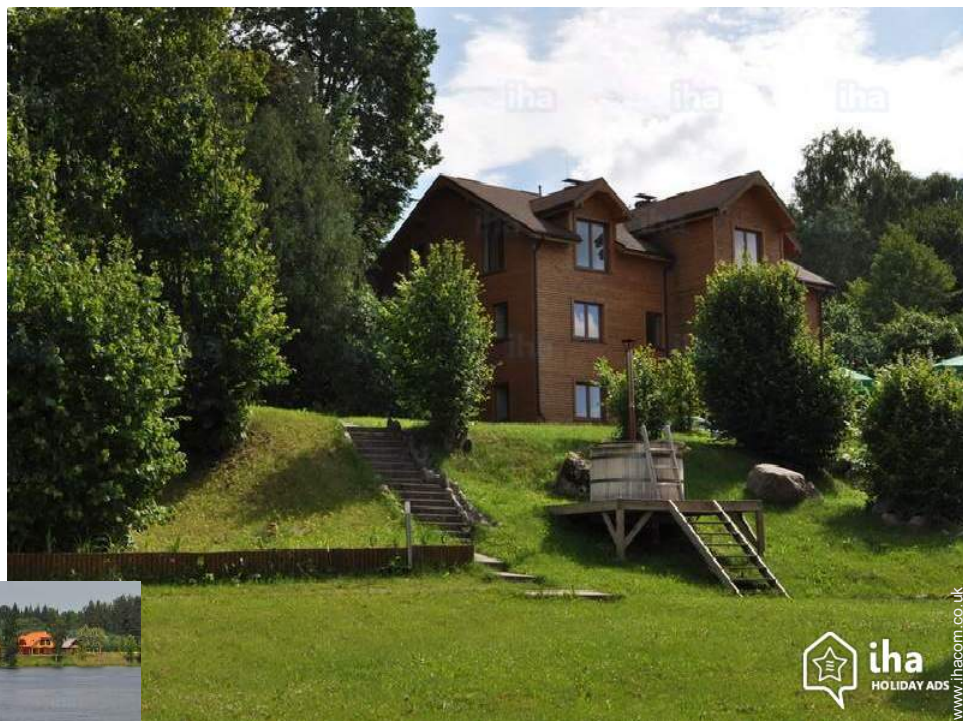

# Guest House - Bed & Breakfast Birzgale "Wild duck"

**Cottage**, detached, 2 floors, separate entrance, in a(an) Charming Property

Setting : romantic, lively

Guest Room(s) : 6

Receive up to : from 1 to > 30 guests

- Maisonette "5"  
3 person(s)
- Maisonette "6"  
3 person(s)
- Maisonette "4"  
3 person(s)
- Maisonette "3"  
2 person(s)
- Charming Maisonette "2"  
2 person(s)
- Maisonette "1"  
2 person(s)

Birzgale - District of Ogre - Vidzeme

## Guest House - Bed & Breakfast

Cottage, detached, 2 floors, separate entrance, in a(an) Charming Property

- **Ideal for all age groups, family groups**

- **View** : panoramic, unobscured, country side, forest, river, fantastic sunset