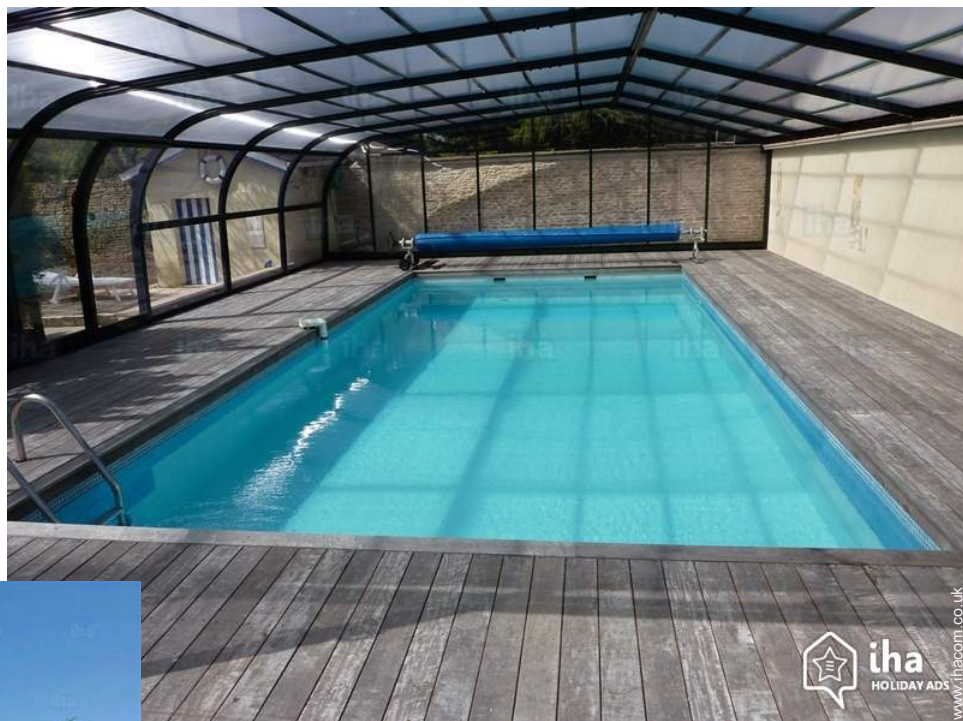

Guest House - Bed & Breakfast Airan "Domaine de la Hurel"

Theme breaks
Angling
Massage and well-being

Stone-Built Residence, detached, 1 floor, separate entrance, in a(an) Estate

Setting : calm, heavenly

Guest Room(s) : 5

Receive up to : **from 1 to 12** guests

- **Room "Suisse Normande"**
  2 person(s)
- **Duplex "Côte fleurie"**
  4 person(s)
- **Room "Vallée d'auge"**
  2 person(s)
- **Room "Cambremer"**
  2 person(s)
- **Room "Val es dunes"**
  2 person(s)

Gîtes de France (4 ears)
Clé vacances (4 keys)

Airan - Calvados (14) - Lower Normandy

France

Reservation : +33 (0) 2 31 44 68 85 (France)

Advert No. 71756

www.ihacom.co.uk

>> HOLIDAY LETTINGS

BOOK DIRECT WITH THE OWNERS