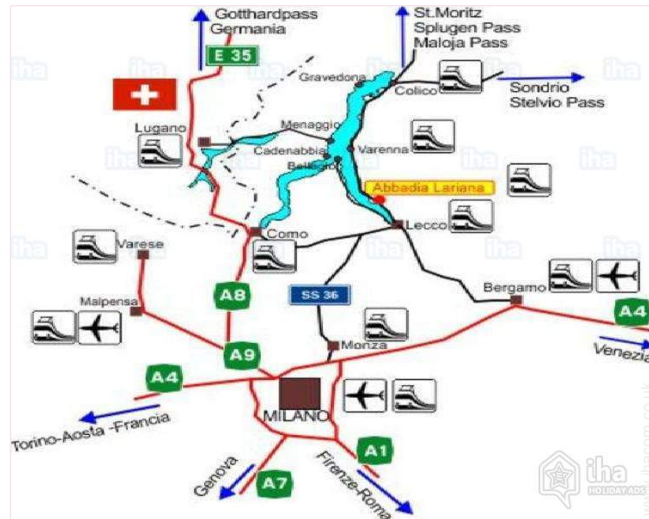

hi-fi system

The guest room

The guest room

The guest room

Route map

Location & Access

GPS coordinates in degrees, minutes, seconds: Latitude 45° 53'39"N - Longitude 9°20'1"E (Dwelling)

Address

→ Via Nazionale 150/G
23821 Abbadia Lariana

• Airport Milan Linate

→ Milan, Province of Milan, Lombardy, Italy
→ Distance : 50mi.
→ Time : 1h15'

• Train station Lecco

→ Lecco, Province of Lecco, Lombardy, Italy
→ Distance : 4.5mi.
→ Time : 15'

- Lecco : (4.5mi.)
- Mandello del Lario : (1.85mi.)
- Milan : (40mi.)

Contact

Spoken languages

Location

Guest House - Bed & Breakfast
Lombardy - Abbadia Lariana
"Villino Bice"

10
[Book now](#)

Availability calendar - from : april 2018