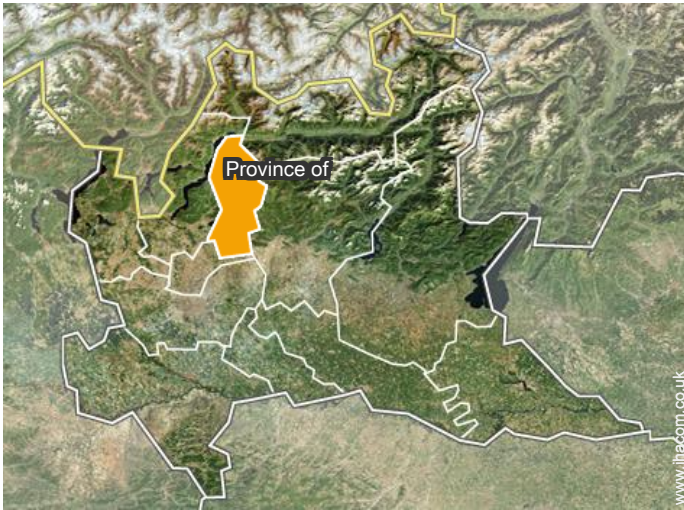

Location

Guest House - Bed & Breakfast
Lombardy - Abbadia Lariana
"Villino Bice"

10
[Book now](#)

Availability calendar - from : january 2018

Jan	M	Tu	W	Th	F	Sa	Su	M	Tu	W	Th	F	Sa	Su	M	Tu	W	Th	F	Sa	Su	M	Tu	W	Th	F	Sa	Su	M	Tu	W
2018	1	2	3	4	5	6	7	8	9	10	11	12	13	14	15	16	17	18	19	20	21	22	23	24	25	26	27	28	29	30	31
1																															
2																															
3																															

Feb	Th	F	Sa	Su	M	Tu	W	Th	F	Sa	Su	M	Tu	W	Th	F	Sa	Su	M	Tu	W	Th	F	Sa	Su	M	Tu	W
2018	1	2	3	4	5	6	7	8	9	10	11	12	13	14	15	16	17	18	19	20	21	22	23	24	25	26	27	28
1	-	-	-	-	-	-	-	-	-	-	-	-	-	-	-	-	-	-	-	-	-	-	-	-	-	-	-	-
2	-	-	-	-	-	-	-	-	-	-	-	-	-	-	-	-	-	-	-	-	-	-	-	-	-	-	-	-
3	-	-	-	-	-	-	-	-	-	-	-	-	-	-	-	-	-	-	-	-	-	-	-	-	-	-	-	-

Mar	Th	F	Sa	Su	M	Tu	W	Th	F	Sa	Su	M	Tu	W	Th	F	Sa	Su	M	Tu	W	Th	F	Sa	Su	M	Tu	W	Th	F	Sa
2018	1	2	3	4	5	6	7	8	9	10	11	12	13	14	15	16	17	18	19	20	21	22	23	24	25	26	27	28	29	30	31
1	-	-	-	-	-	-	-	-	-	-	-	-	-	-	-	-	-	-	-	-	-	-	-	-	-	-	-	-	-	-	
2	-	-	-	-	-	-	-	-	-	-	-	-	-	-	-	-	-	-	-	-	-	-	-	-	-	-	-	-	-	-	
3	-	-	-	-	-	-	-	-	-	-	-	-	-	-	-	-	-	-	-	-	-	-	-	-	-	-	-	-	-	-	

Apr	Su	M	Tu	W	Th	F	Sa	Su	M	Tu	W	Th	F	Sa	Su	M	Tu	W	Th	F	Sa	Su	M	Tu	W	Th	F	Sa	Su	M
2018	1	2	3	4	5	6	7	8	9	10	11	12	13	14	15	16	17	18	19	20	21	22	23	24	25	26	27	28	29	30
1	-	-	-	-	-	-	-	-	-	-	-	-	-	-	-	-	-	-	-	-	-	-	-	-	-	-	-	-	-	-
2	-	-	-	-	-	-	-	-	-	-	-	-	-	-	-	-	-	-	-	-	-	-	-	-	-	-	-	-	-	-
3	-	-	-	-	-	-	-	-	-	-	-	-	-	-	-	-	-	-	-	-	-	-	-	-	-	-	-	-	-	-

May	Tu	W	Th	F	Sa	Su	M	Tu	W	Th	F	Sa	Su	M	Tu	W	Th	F	Sa	Su	M	Tu	W	Th	F	Sa	Su	M	Tu	W	Th
2018	1	2	3	4	5	6	7	8	9	10	11	12	13	14	15	16	17	18	19	20	21	22	23	24	25	26	27	28	29	30	31
1	-	-	-	-	-	-	-	-	-	-	-	-	-	-	-	-	-	-	-	-	-	-	-	-	-	-	-	-	-	-	
2	-	-	-	-	-	-	-	-	-	-	-	-	-	-	-	-	-	-	-	-	-	-	-	-	-	-	-	-	-	-	
3	-	-	-	-	-	-	-	-	-	-	-	-	-	-	-	-	-	-	-	-	-	-	-	-	-	-	-	-	-	-	

June	F	Sa	Su	M	Tu	W	Th	F	Sa	Su	M	Tu	W	Th	F	Sa	Su	M	Tu	W	Th	F	Sa							
2018	1	2	3	4	5	6	7	8	9	10	11	12	13	14	15	16	17	18	19	20	21	22	23	24	25	26	27	28	29	30
1	-	-	-	-	-	-	-	-	-	-	-	-	-	-	-	-	-	-	-	-	-	-	-	-						
2	-	-	-	-	-	-	-	-	-	-	-	-	-	-	-	-	-	-	-	-	-	-	-							
3	-	-	-	-	-	-	-	-	-	-	-	-	-	-	-	-	-	-	-	-	-	-	-							

- 1 Room "Rosa" - 2 person(s)
- 3 Room "Azzurra" - 2 person(s)

- 2 Room "Arancione" - 2 person(s)