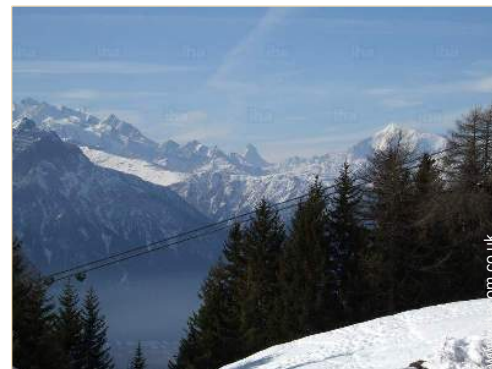

panoramic view

Services

- **Washing :**

Sheets supplement (1 X / per week), Towels supplement (1 X / per week), Linen supplement (1 X / per week), Quilt(s), Pillows

- **House :**

Cleaning on departure supplement

For your guidance

- **For your guidance**

Children welcome

Pets accepted under certain conditions (ask the owner)

Non smoking rental, mobile telephone network coverage

Water : hot/cold

Local voltage supply : 220-240V / 50Hz

Electricity supply : mains