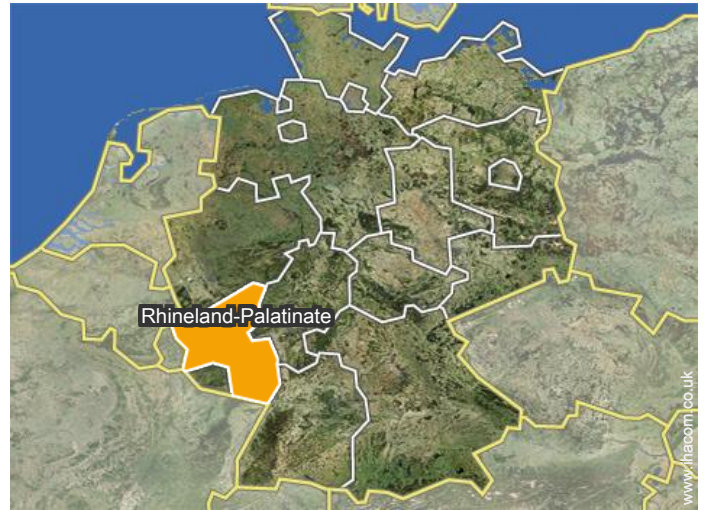

Photo album - 3

southerly view

westerly view

view from the flat

panoramic view

View

panorama

Location

Location & Access

GPS coordinates in degrees, minutes, seconds: Latitude 50°24'37"N - Longitude 7° 8'59"E ([Dwelling](#))

Address

→ Am Sonnenhang 9
56745 Weibern

• Motorway (junction) 61

→ Maria Laach, Region of Koblenz,
Rhineland-Palatinate, Germany
→ Distance : 4.5mi.
→ Time : 15'