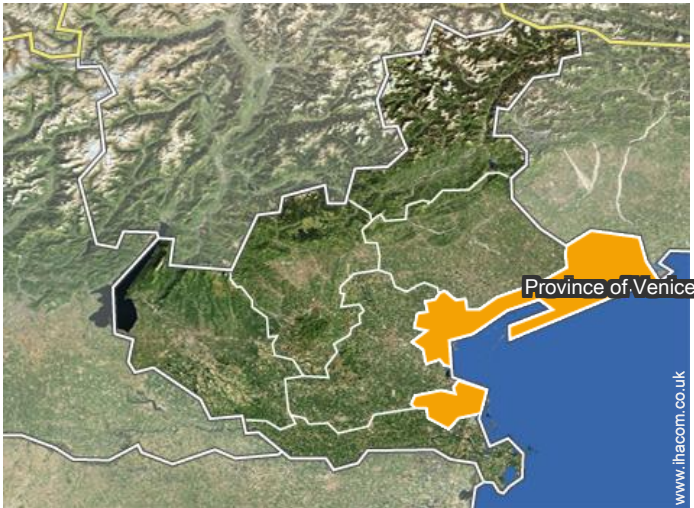

### Location

### Location & Access

" The nearest vaporetto (waterbus) stops are San Marcuola and Madonna dell'Orto. However it is easy to walk from the car park, bus station or a train station to the apartment. "

GPS coordinates in degrees, minutes, seconds: Latitude 45°26'39"N - Longitude 12°19'58"E (Dwelling)