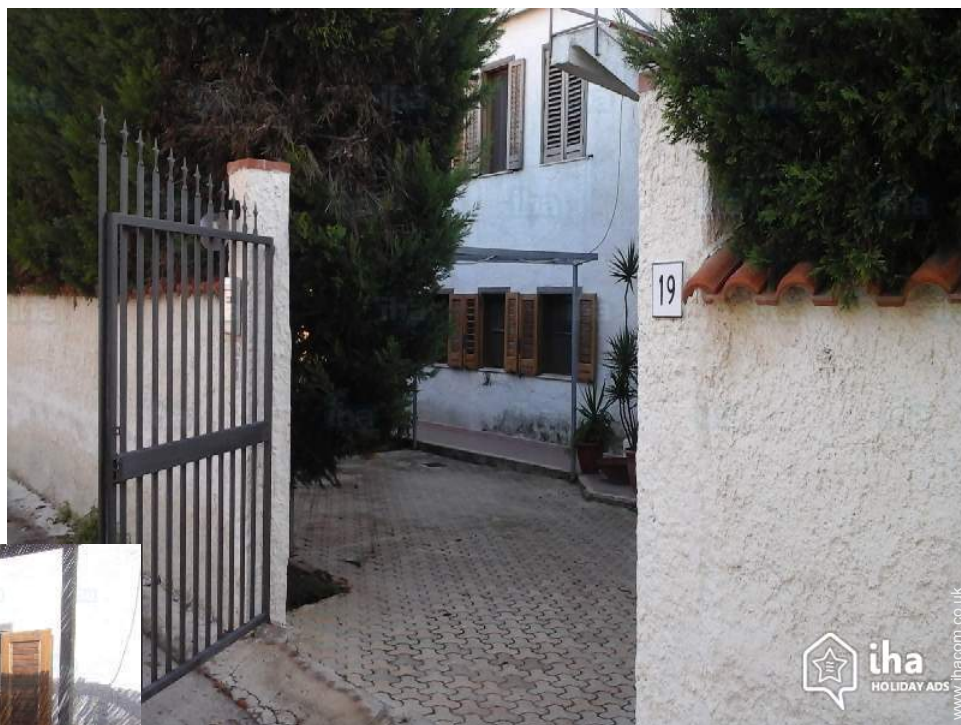

# Holiday lettings Syracuse Villa

The apartment is located 10 metres from the sea.

**Villa**, semi-detached, single storey, separate entrance, in a(an) Private property

Setting : tranquil, seaside

Capacity : from 1 to 5 person(s)