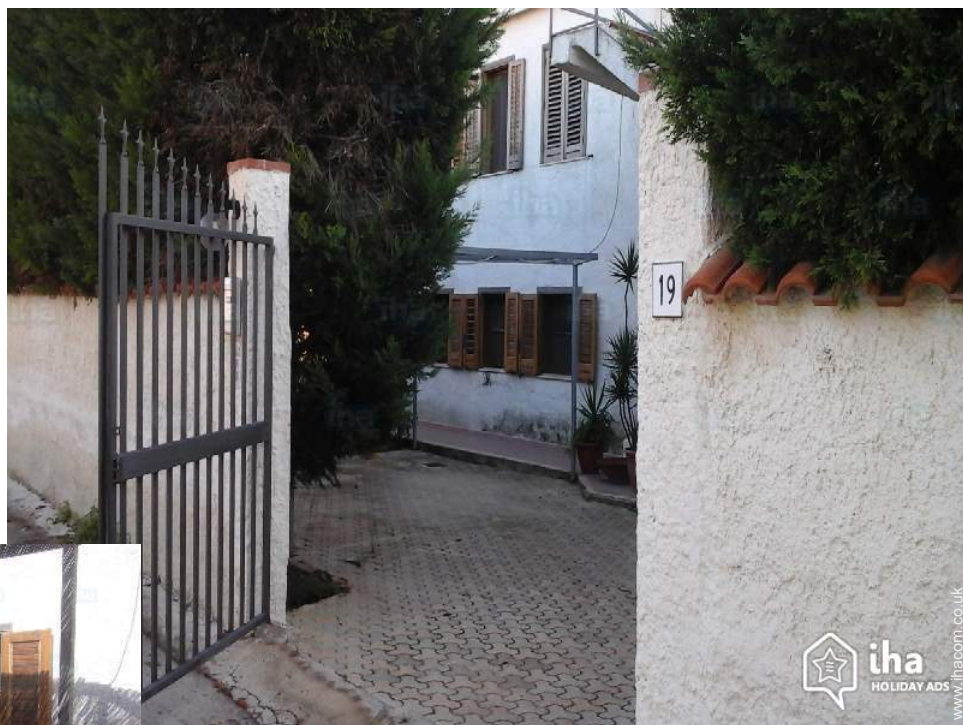

Holiday lettings Syracuse Villa

The apartment is located 10 metres from the sea.

Villa, semi-detached, single storey, separate entrance, in a(an) Private property

Setting : tranquil, seaside

Capacity : from 1 to 6 person(s)

Benefits :
Direct access to the beach

the flat

Surroundings & location

Seaside

Fishing

" The House is located in the marine protected area of Plemmirio of Syracuse. It is surrounded by greenery and there are shops such as pizzerias, restaurants, bars and shops nearby. "