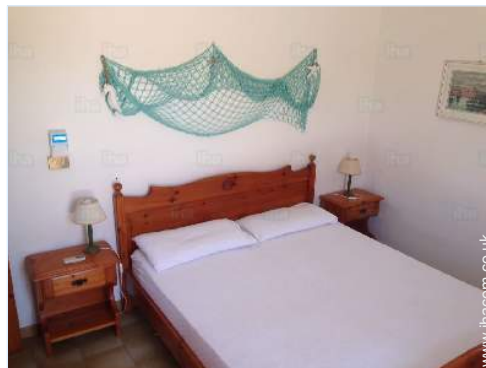

Interior

- **Receive up to :**
  from 6 to 10 person(s) (6 adults, 4 children)
- **Liveable floor area :**
  1,076 Sq.ft.
- **Interior layout :**
  5 Room(s), 4 bedroom(s), living room 194 Sq.ft., kitchenette, tv room, laundry room, pantry, patio, veranda, loggia
- **Sleeps - bed(s) :**
  2 double bed(s), 4 bunk beds, 1 divan 1 pers, 1 baby cot(s)
- **Guest facilities :**
  Fireplace, T.V., t.v points, cable/satelite, wardrobe, hair dryer, fly screens, partly air conditioned, mobile cool air fan, ceiling paddle fan, electric heating
- **Appliances :**
  Crockery/cuttlery, kitchen utensils, cafetiere, toaster, gas cooker, oven, extractor hood, refridgerator, freezer, washing machine, iron, ironing board

Exterior

- **Ground surface :**
  3,300 Sq.ft.
- **Outside accommodation :**
  Terrace 172 Sq.ft., pergola 130 Sq.ft.
- **Outside setting :**
  Private courtyard 2,150 Sq.ft., enclosed grounds 3,300 Sq.ft.
- **Outside amenities :**
  BBQ, garden table(s), garden seat(s), arbour, 6 sun recliner(s), outside shower facilities

Services

- **Washing :**
  Sheets supplement (1 X / per week +£18*), Towels supplement (1 X / per week), Linen supplement (+£9*), Pillows
- **House :**
  Cleaning on departure supplement (+£53*), Parking

For your guidance

- **For your guidance**
  Children welcome
  Pets accepted under certain conditions (ask the owner)
  Mobile telephone network coverage
  Water : hot/cold
  Local voltage supply : 220-240V / 50Hz
  Electricity supply : mains
- **Handicapped people welcome**
  Wheelchair access
  Fitted out for the disabled : mobility

bedroom