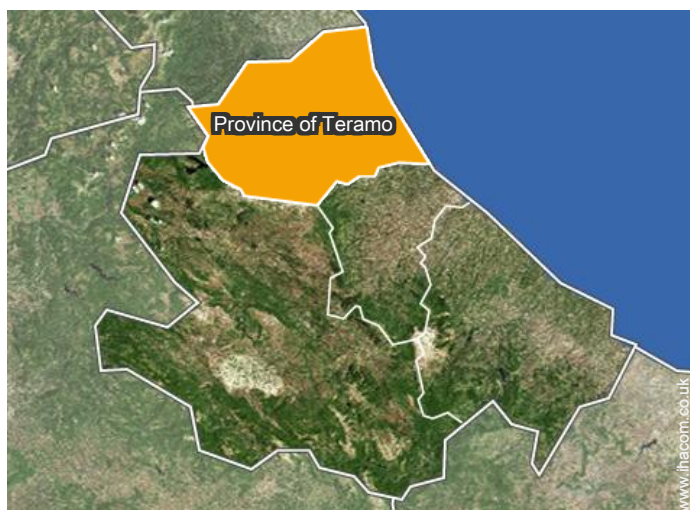

Holiday lettings Silvi Marina "Leonardo"

Individual rented apartment to the sea, Silvi Marina - Adriatic, Italy.

Flat-Apartments 2nd floor, shared entrance, in a(an) Residence 2 floors

Setting : pleasant

Location

Location & Access

" Almost in the city centre. Access by motorway, road and air. "

 GPS coordinates in degrees, minutes, seconds: Latitude 42°32'30"N - Longitude 14°7'46"E (Dwelling)

Address

→ Via della Marina 2
64029 Silvi Marina

● **Motorway (junction) Pineto, Silvi**

→ Silvi Marina, Province of Teramo,
Abruzzo, Italy
→ Distance : 2.5mi.

● **Airport Abruzzo**

→ Pescara, Province of Pescara, Abruzzo,
Italy
→ Distance : 6mi.

● **Montesilvano Beach : (1.85mi.)**