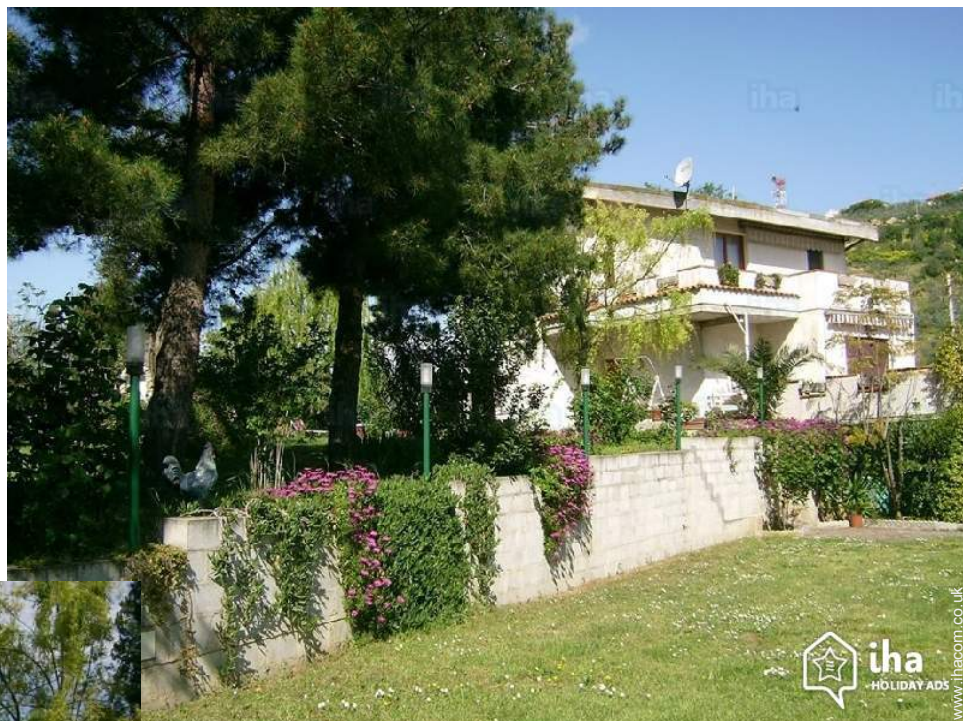

# Holiday lettings Silvi Country House

**Country House**, detached, 1 floor, separate entrance, in a(an) Private property

Setting : waterfront

Capacity : from 1 to 5 person(s)

Bedroom(s) : 2

Room(s) : 3

Silvi - Province of Teramo (TE) - Abruzzo

### Holiday lettings

Country House, detached, 1 floor, separate entrance, in a(an) Private property

- **Ideal for all age groups**
- **View :** panoramic, not overlooked, sea/ocean, country side, garden/park
- **Setting :** waterfront

### Surroundings & location

Countryside