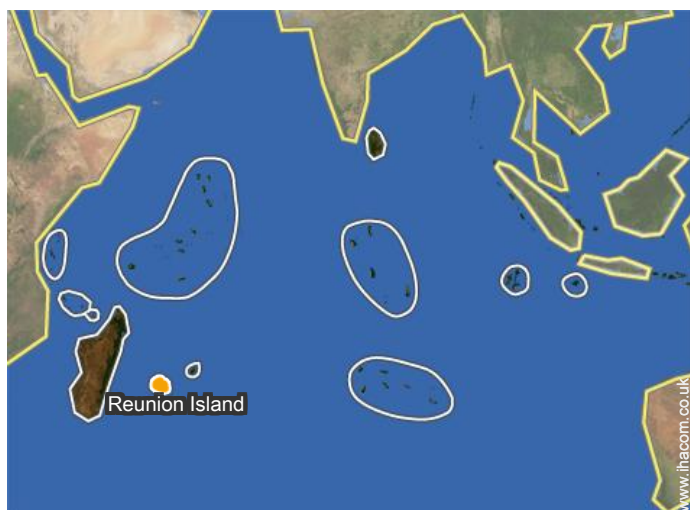

Surroundings

- **Locality :**
Sea/ocean 330'
Sandy beach 330'
18 hole golf course 6mi.
Windsurfing spots 2.5mi.
Surfing spots 0.3mi.
Watersports centre 1.25mi.
Waterfall 1.85mi.
River 1.85mi.
Mountain range 12.5mi.
Marina 1.25mi.

5
[Book now](#)

Location

Location & Access

GPS coordinates in degrees, minutes, seconds: Latitude 21° 1'58.8"S - Longitude 55°13'55.2"E (Town)

Address

→ 10 rue Leconte De Lisle
97434 Saint-Gilles-les-Bains