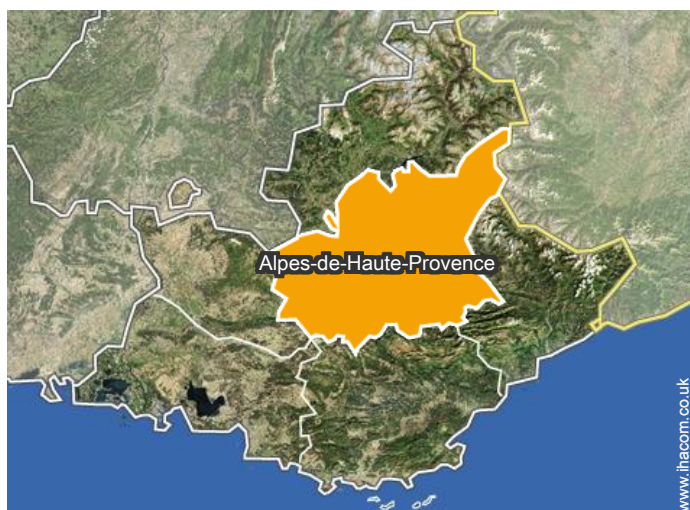

### Location

### Location & Access

" 1 km from the centre of Riez, on the road 15 km from the beaches of the Lake of Sainte Croix and Moustiers Saine Marie. "

 GPS coordinates in degrees, minutes, seconds: Latitude 43°49'9"N - Longitude 6° 5'56"E ([Dwelling](#))