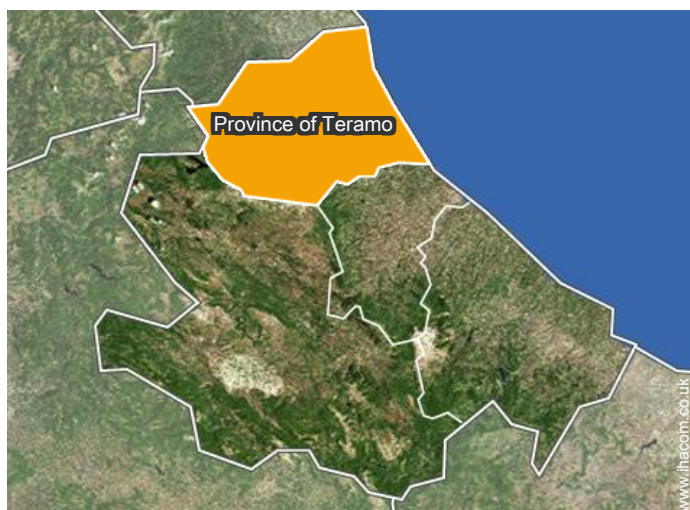

Aug 2017

Location

Location & Access

GPS coordinates in degrees, minutes, seconds: Latitude 42°35'48"N - Longitude 14° 3'7"E (Dwelling)

Address

→ Strada Provinciale 28A
64025 Pineto

• Motorway (junction) A14

→ Mutignano, Province of Teramo, Abruzzo, Italy

→ Distance : 1.5mi.

- Mutignano : (2.5mi.)
- Atri : (6mi.)
- Pescara : (17,5mi.)

Contact

Spoken languages

Holiday lettings Province of Teramo - Abruzzo "La Foresteria"