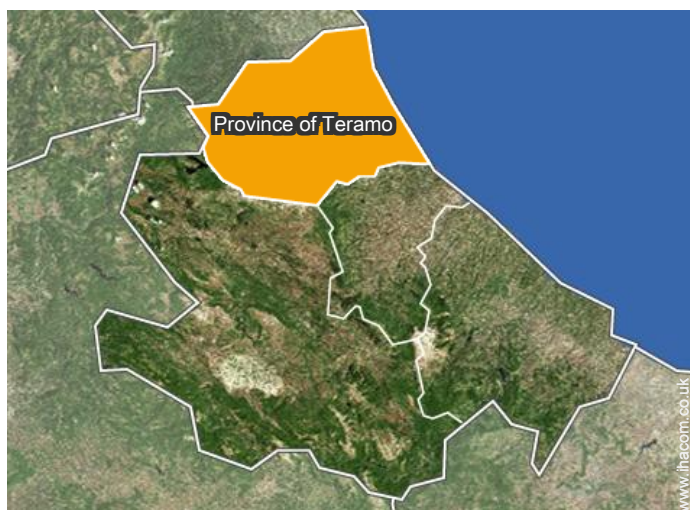

Aug 2017

Location

Location & Access

GPS coordinates in degrees, minutes, seconds: Latitude 42°35'48"N - Longitude 14° 3'7"E (Dwelling)

Address

→ Strada Provinciale 28A
64025 Pineto

• Motorway (junction) A14

→ Mutignano, Province of Teramo, Abruzzo, Italy

→ Distance : 1.5mi.

• Mutignano : (2.5mi.)

• Atri : (6mi.)

• Pescara : (17,5mi.)

Contact

Spoken languages

Holiday lettings Province of Teramo - Abruzzo "La Foresteria"