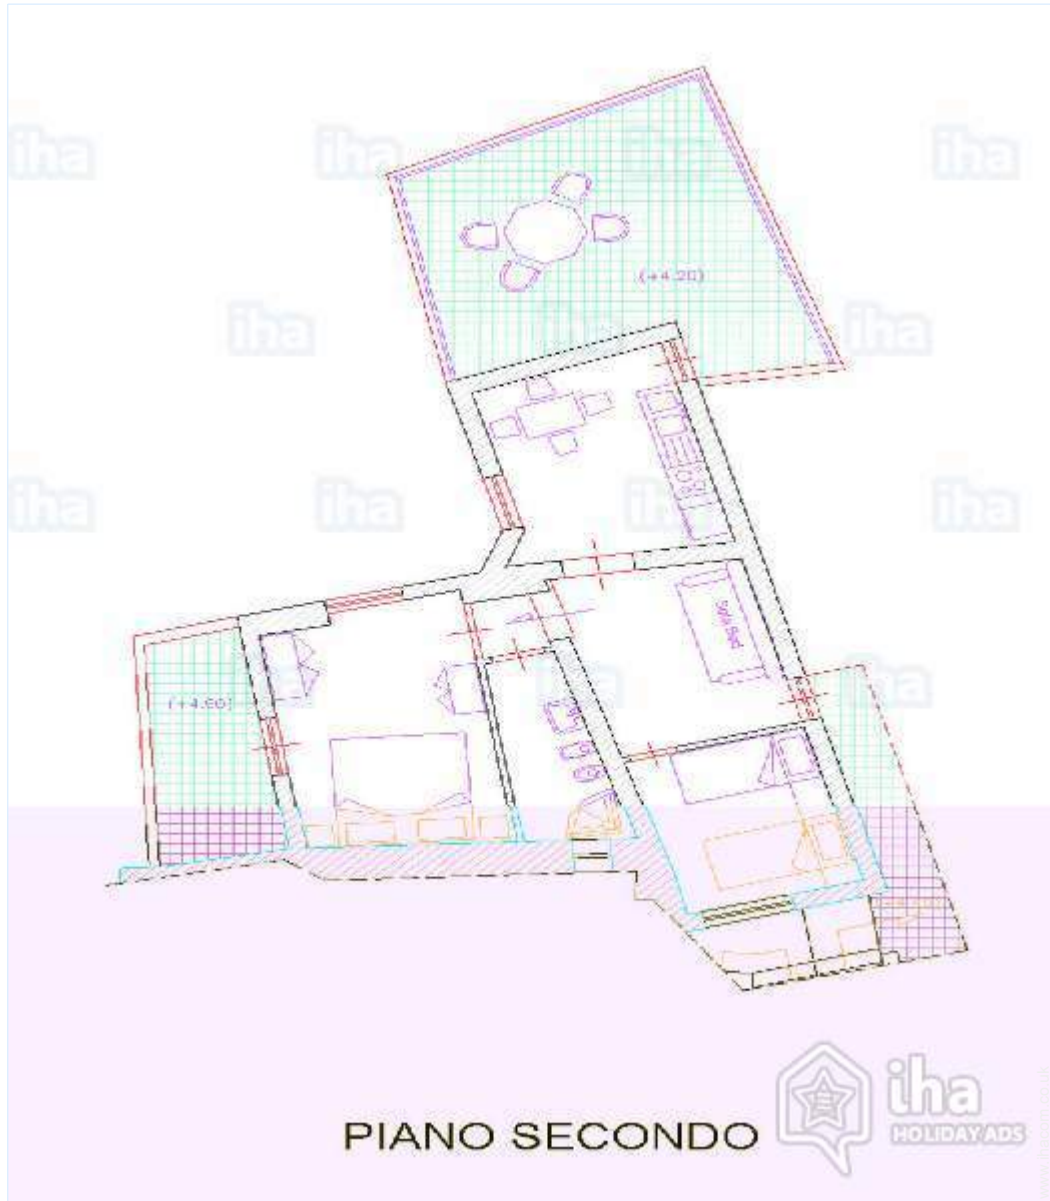

Floor plan

Photo album - 1

double bed(s)

Photo album - 2

aerial view

Location

Location & Access

GPS coordinates in degrees, minutes, seconds: Latitude 40°37'15"N - Longitude 14°25'48"E (Dwelling)