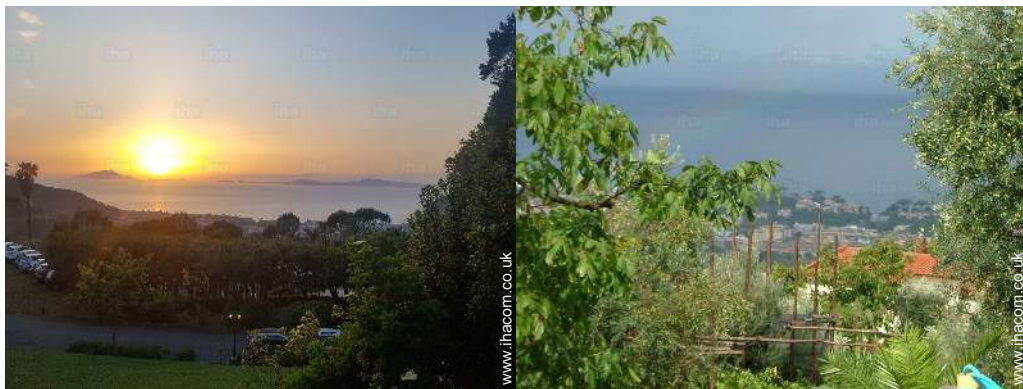

Photo album - 2

aerial view