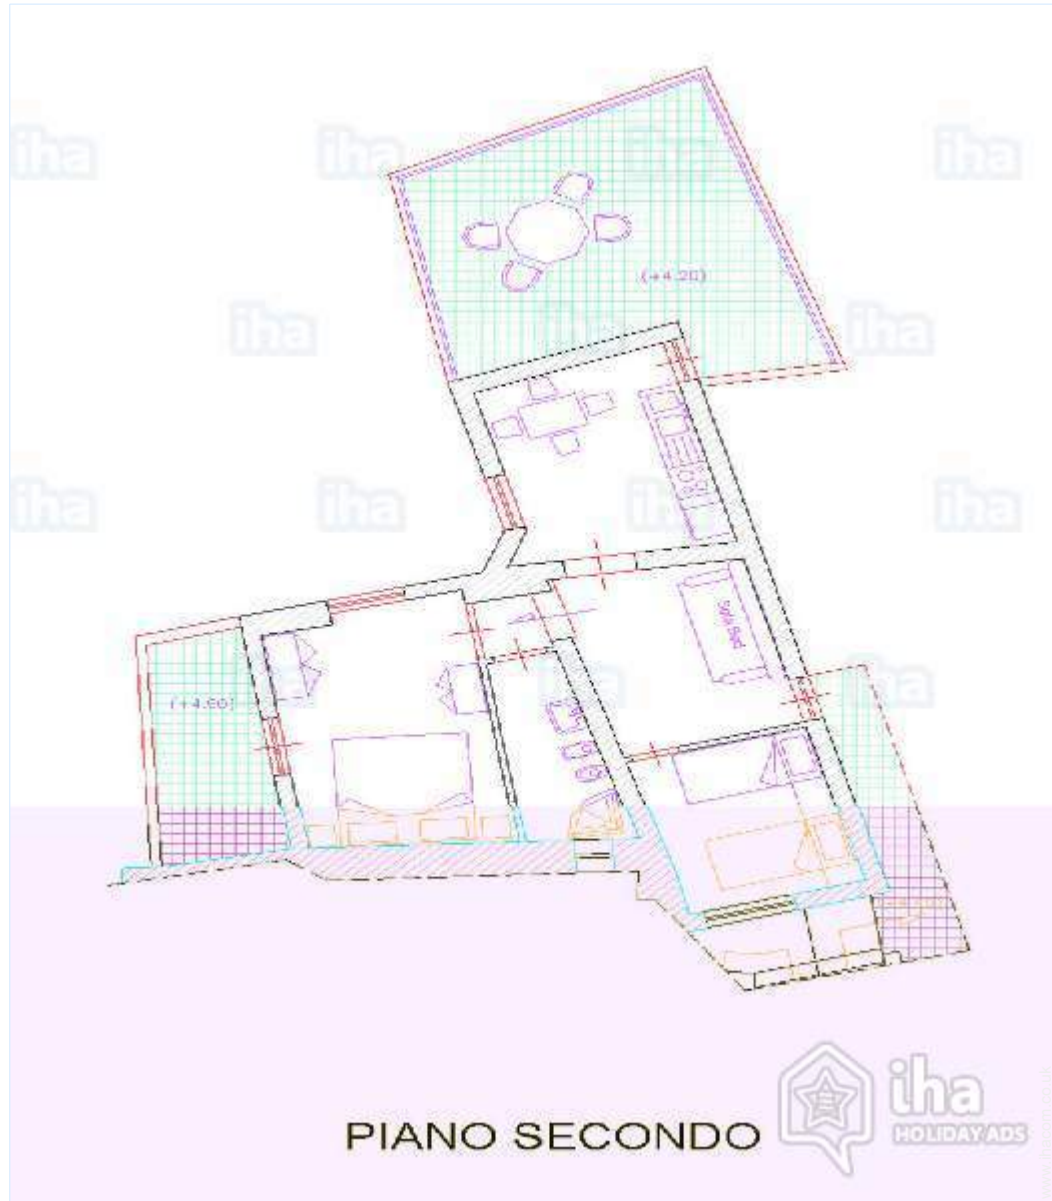

www.ihacom.co.uk

Exterior

- **Outside accommodation :**
Terrace 205 Sq.ft., sundeck 430 Sq.ft.
- **Outside setting :**
Wooded park, pinewood
- **Outside amenities :**
4 garden seat(s)

Interior

- **Receive up to :**
from 1 to 7 person(s) (6 adults, 1 children)
- **Liveable floor area :**
650 Sq.ft.
- **Interior layout :**
3 Room(s), 2 bedroom(s), 1 shower room, living room 100 Sq.ft., separate kitchen, dining area, cosy nook
- **Sleeps - bed(s) :**
1 double bed(s), 1 four poster bed(s), 1 sofa bed(s) 2 pers
- **Guest facilities :**
T.V., t.v points, telephone, cable/satelite, wifi, wardrobe, safe deposit box, hair dryer, fully air conditioned, central heating, Curtains, Blinds, Double glazed, fire alarm
- **Appliances :**
Crockery/cuttlery, kitchen utensils, cafetiére, gas cooker, oven, extractor hood, refridgerator, freezer, iron, ironing board

Floor plan

Photo album - 1

double bed(s)

Photo album - 2

aerial view

Location

Location & Access

GPS coordinates in degrees, minutes, seconds: Latitude 40°37'15"N - Longitude 14°25'48"E (Dwelling)