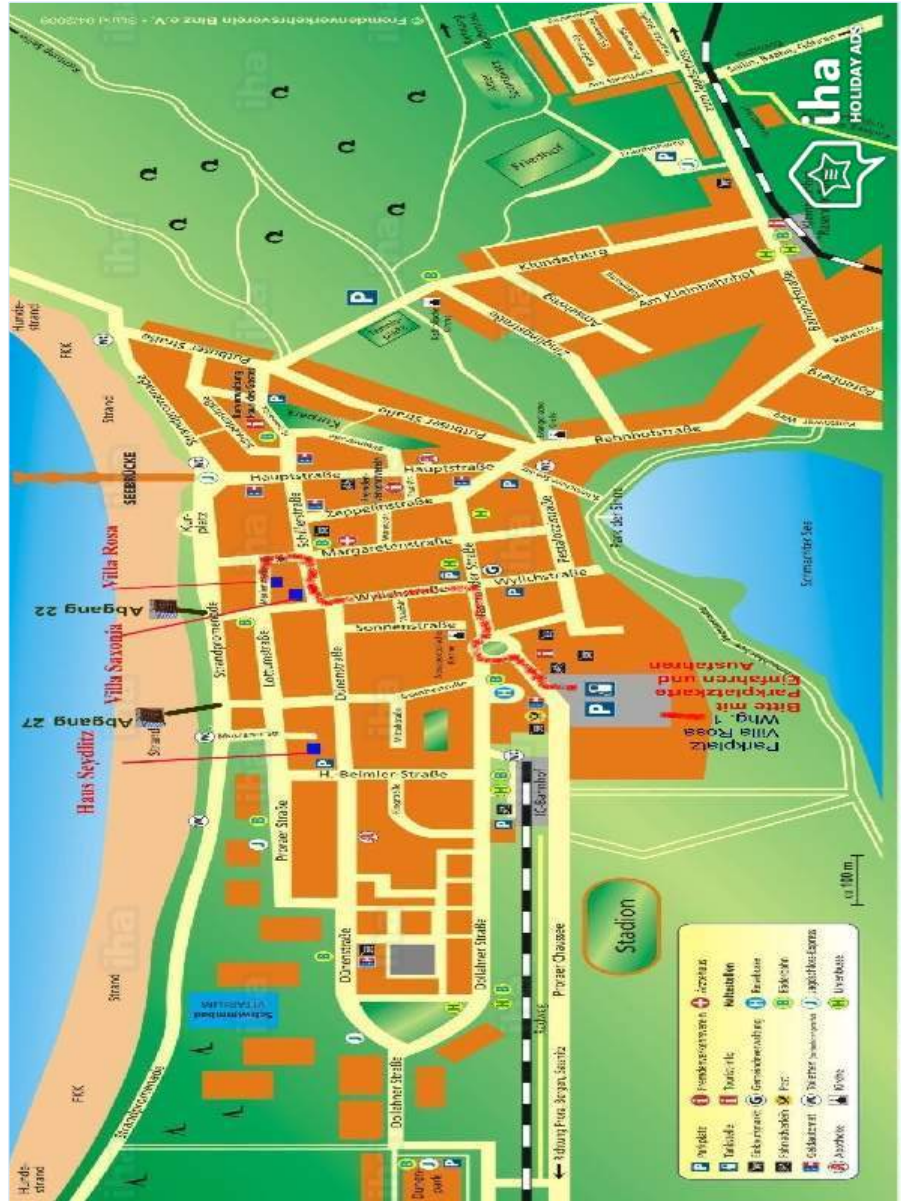

Floor plan

www.ihacom.co.uk