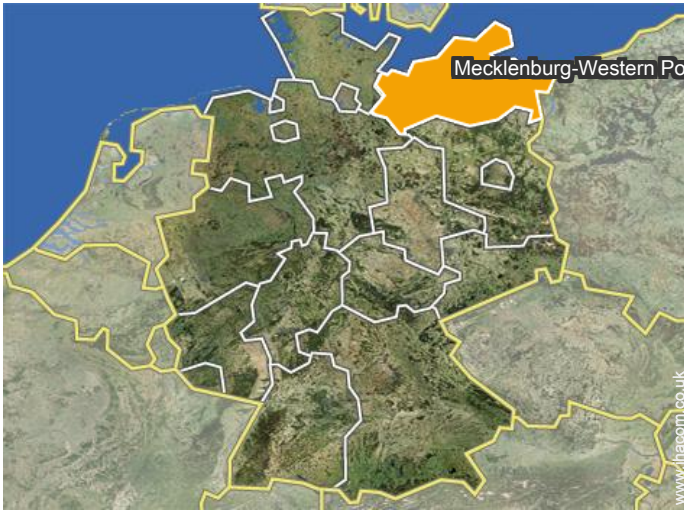

Location

Location & Access

" Car travel via A20 or by train... "

GPS coordinates in degrees, minutes, seconds: Latitude 54°24'11"N - Longitude 13°36'38"E (Dwelling)

Address

→ Marienstrasse 1  
Villa Rosa  
18609 Ostseebad Binz

• Motorway (junction) A20

→ Greifswald, Mecklenburg-Western  
Pomerania, Germany  
→ Distance : 31mi.  
→ Time : 50'

• Train station Ostseebad Binz

→ Ostseebad Binz, Mecklenburg-Western  
Pomerania, Germany  
→ Distance : 0.5mi.  
→ Time : 10'