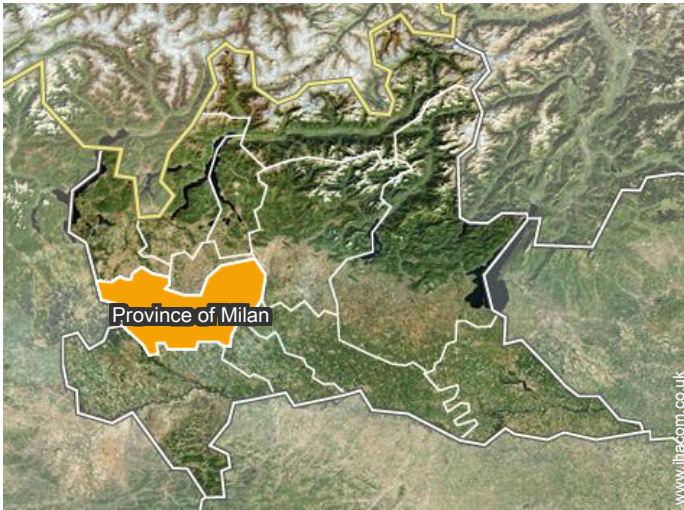

Address

→ Via Ogliari,10
20100 Milan

• Airport Milan Linate

→ Milan, Province of Milan, Lombardy, Italy
→ Distance : 2.5mi.
→ Time : 20'

• Train station Milano Centrale

→ Milan, Province of Milan, Lombardy, Italy
→ Time : 15'

• Motorway (junction) A50 Assago

→ Assago, Province of Milan, Lombardy, Italy
→ Distance : 3mi.
→ Time : 30'

• Assago : (3mi.)

• Pavia : (21mi.)

Contact

Spoken languages

Location

Holiday lettings Province of Milan - Lombardy "Chiesa Rossa"