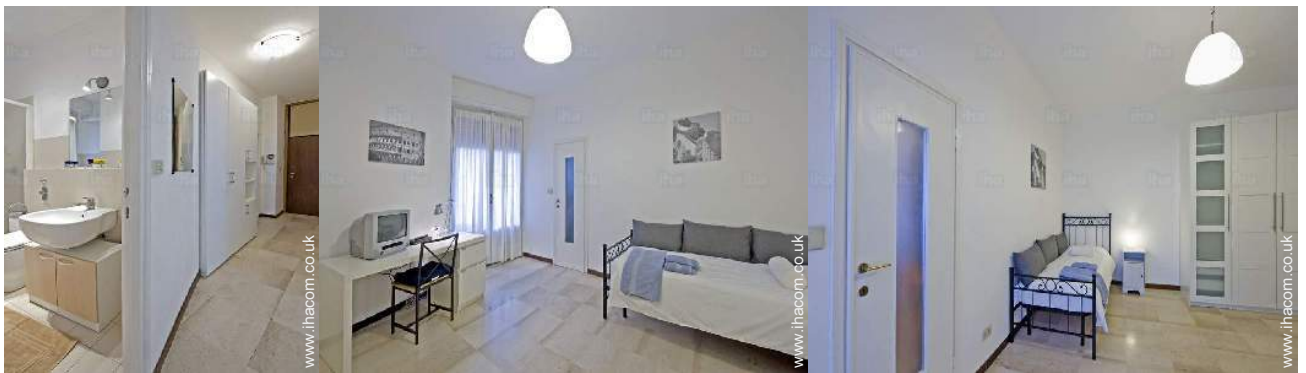

single bed(s)

double bed(s)

double bed(s)

Advert No. 75371

www.ihacom.co.uk

single bed(s)

Interior

- **Receive up to :**
from 1 to 4 person(s) (2 adults, 2 children)
- **Liveable floor area :**
650 Sq.ft.
- **Interior layout :**
5 Room(s), 3 bedroom(s), 1 shower room, 1 WC, separate kitchen
- **Sleeps - bed(s) :**
1 double bed(s), 2 single bed(s)
- **Guest facilities :**
Lift, T.V., DVD player, wardrobe, hair dryer, fly screens, central heating, Curtains, Rolling shutters, digipad entry gates
- **Appliances :**
Crockery/cutlery, kitchen utensils, cafetiere, gas cooker, oven, extractor hood, reffridgator, freezer, dish washer, washing machine, iron, ironing board

kitchen

Photo album - 2

kitchen

shower room

WC

Interior layout

Interior layout and facilities

Interior layout and facilities