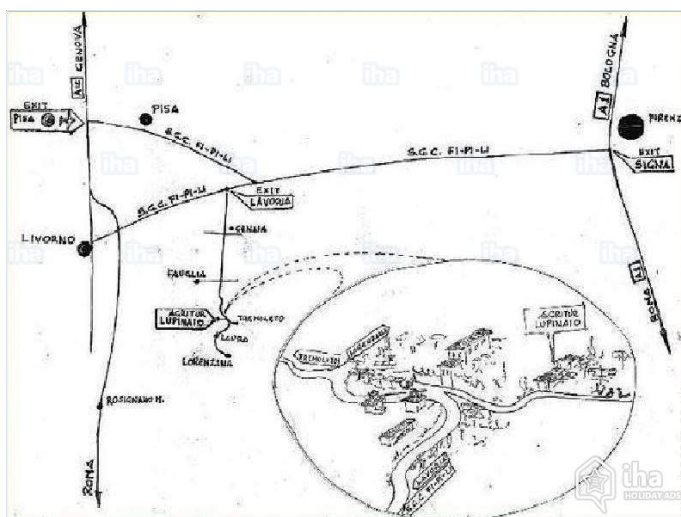

### Route map

### Location & Access

GPS coordinates in degrees, minutes, seconds: Latitude 43° 32'58"N - Longitude 10°31'48.32"E (Dwelling)

#### ● Motorway (junction) SGC FI-PI-LI Uscita Lavoria

→ Crespina, Province of Pisa, Tuscany, Italy

→ Distance : 6mi.

→ Time : 10'