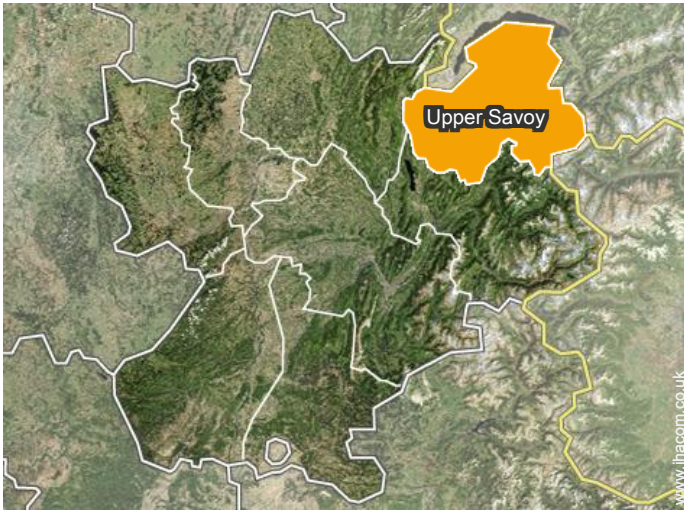

Location

Location & Access

GPS coordinates in degrees, minutes, seconds: Latitude 46°9'32"N - Longitude 6°39'57"E (Dwelling)

Address

→ 146 Route du Bennev
74260 Les Gets

- Les Gets : (65')
- Morzine : (4.5mi.)

• Coach station La Soulane

→ Les Gets, Upper Savoy, Rhône-Alpes, France
→ Distance : 330'
→ Time : 5'

• Motorway (junction) A40

→ Cluses, Upper Savoy, Rhône-Alpes, France
→ Distance : 14,5mi.
→ Time : 20'

• Airport Genève

→ Geneva, Canton of Geneva, Switzerland
→ Time : 1h

Contact

Spoken languages