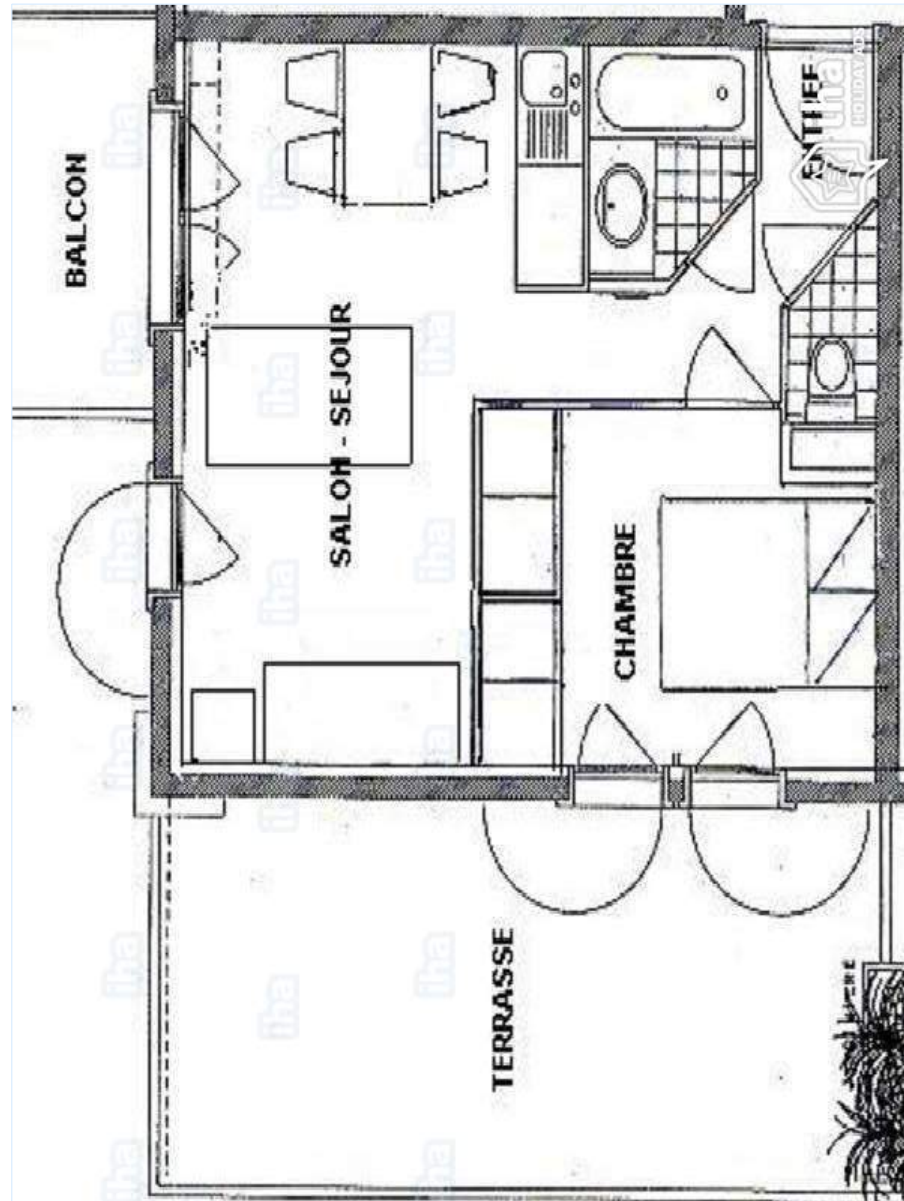

bathroom

Kitchen Area

tv room

Interior

- **Receive up to :**
from 2 to 4 person(s)
- **Liveable floor area :**
345 Sq.ft.
- **Interior layout :**
2 Room(s), 1 bedroom(s), 1 bathroom, 1 WC, living room 160 Sq.ft., Kitchen Area, dining area, tv room
- **Sleeps - bed(s) :**
1 double bed(s), 2 sofa bed(s) 2 pers
- **Guest facilities :**
T.V., hi-fi system, videoplayer, DVD player, cupboard, Hanging wardrobe, hair dryer, electric heating, Curtains, Double glazed, Rolling shutters
- **Appliances :**
Crockery/cutlery, kitchen utensils, electric coffee maker, food processor, electric raclette set, fondue set, electric hobs, mini-oven, micro-wave oven, refridgerator, dish washer, vacuum cleaner, iron, ironing board

Exterior

- **Outside accommodation :**
Terrace 215 Sq.ft., balcony 65 Sq.ft.
- **Outside setting :**
Enclosed grounds, river
- **Outside amenities :**
Parasol, garden seated area

terrace

Services

- **Washing :**
Blanket(s), Quilt(s), Pillows
- **House :**
Snow clearance

Floor plan

www.ihacom.co.uk

Photo album - 1

bedroom

Kitchen Area

bathroom

tv room

south-easterly view