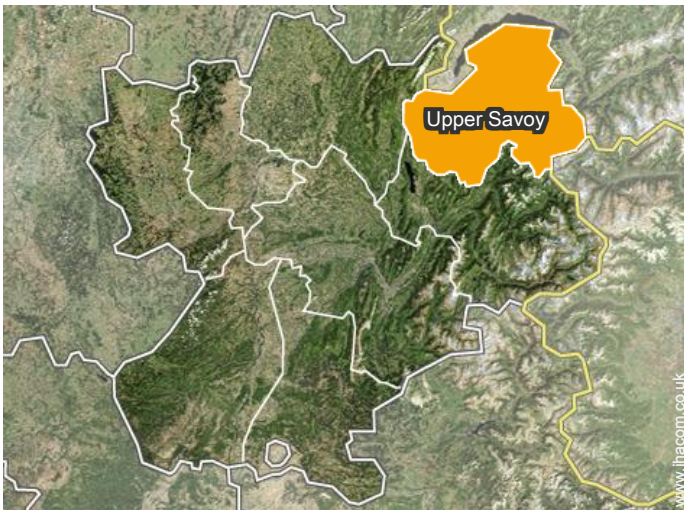

Location

Location & Access

" The campsite is located between Annecy and Albertville. Access by departmental road RD1508 then follow Lathuile Chief place "

GPS coordinates in degrees, minutes, seconds: Latitude 45°46'55"N - Longitude 6°12'16"E (Dwelling)

Address

→ 70 route du Bout Du Lac
74210 Lathuile

• Coach station Annecy

→ Annecy, Upper Savoy, Rhône-Alpes,
France
→ Distance : 11,2mi.

• Motorway (junction) A41

→ Annecy, Upper Savoy, Rhône-Alpes,
France
→ Distance : 13,7mi.

• Annecy : (11,2mi.)

• Albertville : (18mi.)

• Doussard : (1.25mi.)

Contact

Spoken
languages