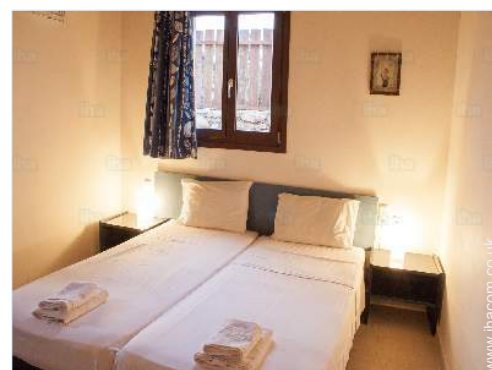

Interior

- **Receive up to :**

from 2 to 9 person(s)

- **Interior layout :**

4 bedroom(s), living room, sitting room, separate kitchen, dining room, dining area, tv room

- **Sleeps - bed(s) :**

8 single bed(s), 2 sofa bed(s) 1 pers, 1 baby cot(s)