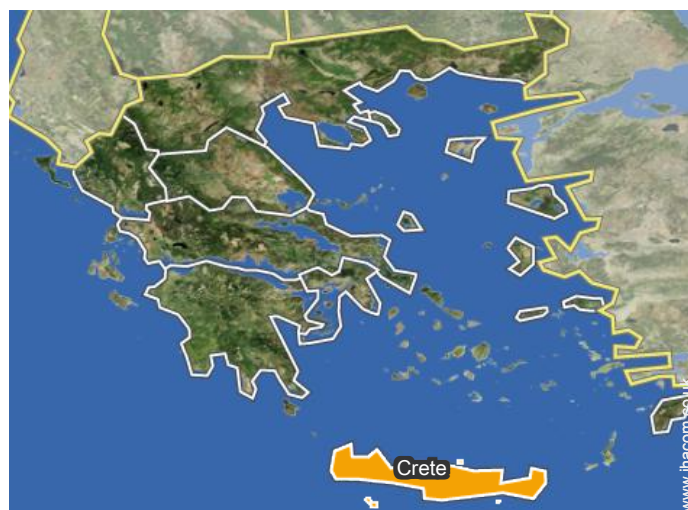

Location

Location & Access

GPS coordinates in degrees, minutes, seconds: Latitude 35°1'32"N - Longitude 26°0'23"E ([Dwelling](#))

Address

→ 720 55 Lagkada

• Airport Heraklion Níkos Kazantzákis

→ Heraklion, Prefecture of Heraklion, Crete, Greece

→ Distance : 74,5mi.

→ Time : 1h45'

• Sea port Heraklion

→ Heraklion, Prefecture of Heraklion, Crete, Greece

→ Distance : 74,5mi.

→ Time : 1h45'

• Airport Sitia

→ Sitia, Prefecture of Lassithi, Crete, Greece

→ Distance : 21,7mi.

→ Time : 40'

• Makry Gialos : (4.5mi.)

• Sitia : (21,7mi.)

• Ierapetra : (23mi.)

Contact

Spoken languages