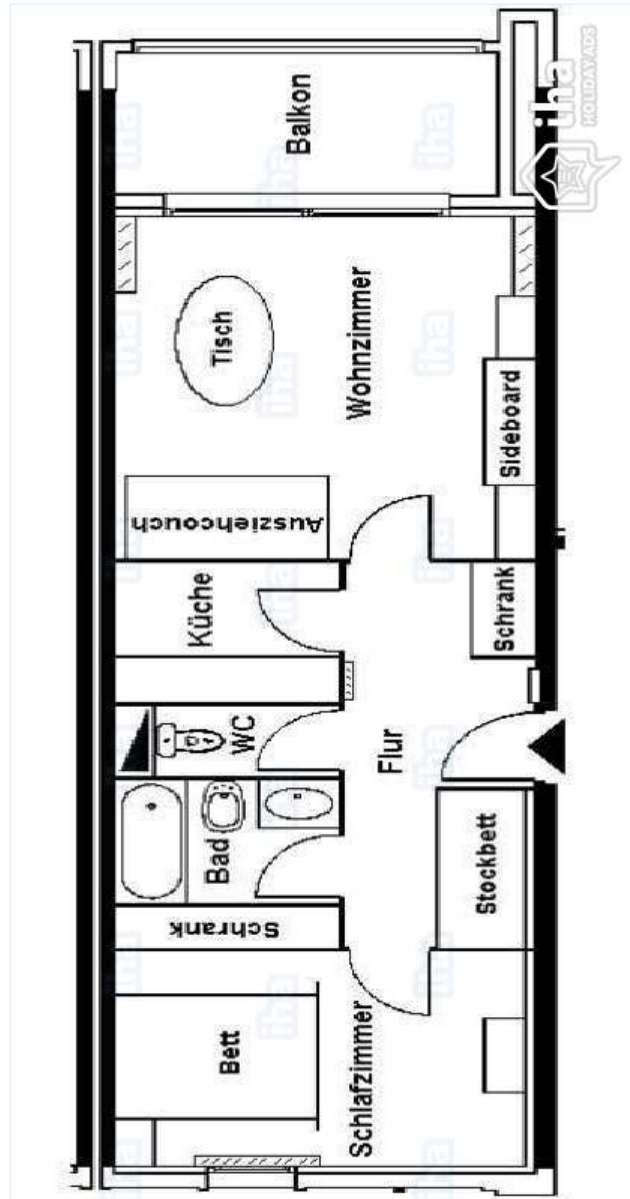

bathroom

bedroom

Interior

- **Receive up to :**
from 2 to 6 person(s) (4 adults, 2 children)
- **Liveable floor area :**
530 Sq.ft.
- **Interior layout :**
2 Room(s), 1 bedroom(s), 1 bathroom, 1 WC, living room, separate kitchen, pantry, veranda
- **Sleeps - bed(s) :**
1 double bed(s), 1 sofa bed(s) 2 pers, 1 bunk beds
- **Guest facilities :**
Lift, T.V., hi-fi system, DVD player, telephone, cable/satellite, internet access, wifi, cupboard, Hanging wardrobe, hair dryer, central heating, Curtains, Blinds, Double glazed, entry phone system, remote controlled gates
- **Appliances :**
Crockery/cutlery, kitchen utensils, electric coffee maker, toaster, juicer, food processor, electric hobs, oven, micro-wave oven, refridgerator, dish washer, washing machine, vacuum cleaner, iron, ironing board

Exterior

- **Outside accommodation :**
Balcony 65 Sq.ft.
- **Outside amenities :**
Garden table(s), 6 garden seat(s)

south-westerly view

Services

- **Washing :**
Quilt(s), Pillows
- **House :**
Parking

For your guidance

north-westerly view

Floor plan

www.ihacom.co.uk

Photo album - 1

living room

bedroom

bathroom

north-westerly view