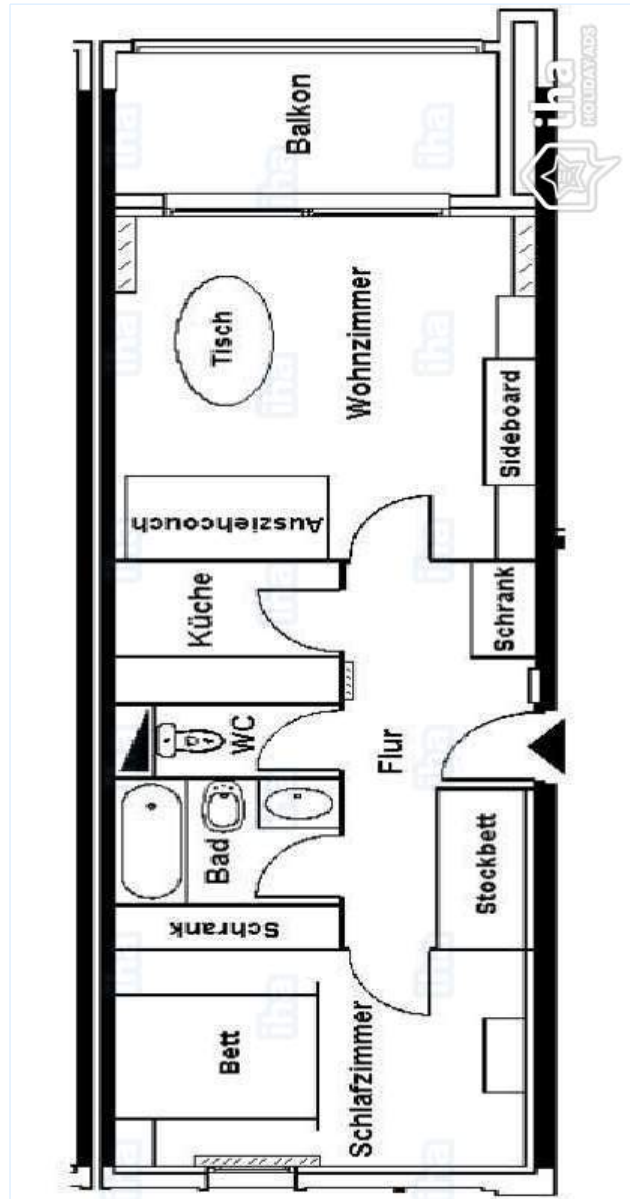

### Interior

- **Receive up to :**  
from 2 to 6 person(s) (4 adults, 2 children)
- **Liveable floor area :**  
530 Sq.ft.
- **Interior layout :**  
2 Room(s), 1 bedroom(s), 1 bathroom, 1 WC, living room, separate kitchen, pantry, veranda
- **Sleeps - bed(s) :**  
1 double bed(s), 1 sofa bed(s) 2 pers, 1 bunk beds
- **Guest facilities :**  
Lift, T.V., hi-fi system, DVD player, telephone, cable/satellite, internet access, wifi, cupboard, Hanging wardrobe, hair dryer, central heating, Curtains, Blinds, Double glazed, entry phone system, remote controlled gates
- **Appliances :**  
Crockery/cutlery, kitchen utensils, electric coffee maker, toaster, juicer, food processor, electric hobs, oven, micro-wave oven, refridgerator, dish washer, washing machine, vacuum cleaner, iron, ironing board

north-westerly view

Floor plan

www.ihacom.co.uk

Photo album - 1

living room

bedroom

bathroom

north-westerly view