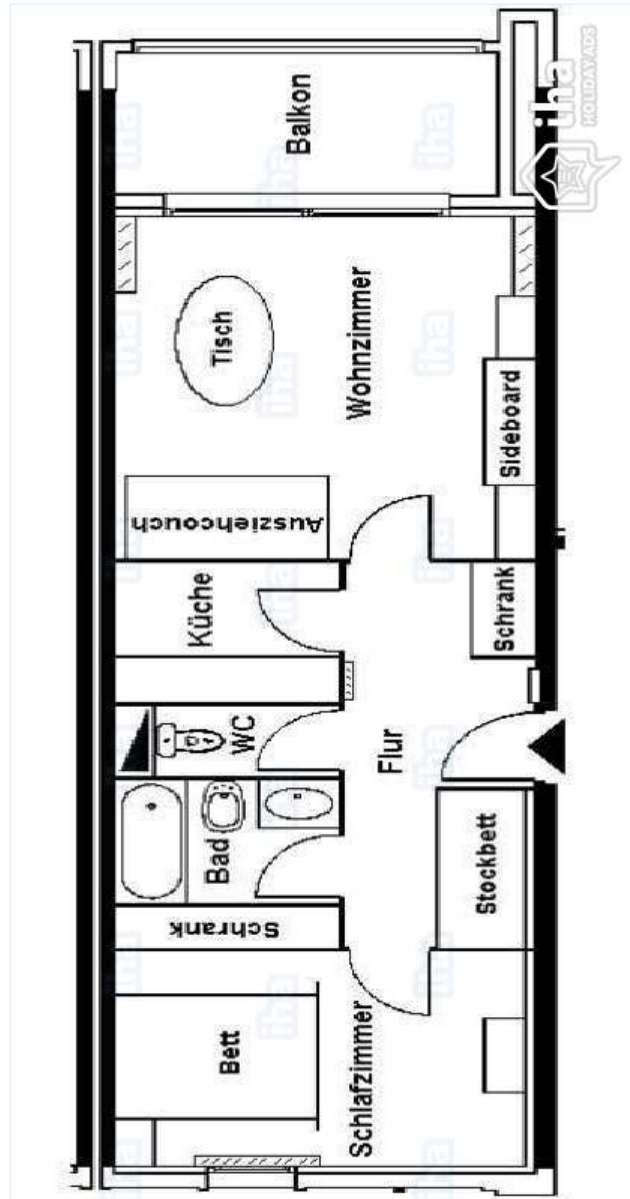

- **Receive up to :**
from 2 to 6 person(s) (4 adults, 2 children)
- **Liveable floor area :**
530 Sq.ft.
- **Interior layout :**
2 Room(s), 1 bedroom(s), 1 bathroom, 1 WC, living room, separate kitchen, pantry, veranda
- **Sleeps - bed(s) :**
1 double bed(s), 1 sofa bed(s) 2 pers, 1 bunk beds
- **Guest facilities :**
Lift, T.V., hi-fi system, DVD player, telephone, cable/satellite, internet access, wifi, cupboard, Hanging wardrobe, hair dryer, central heating, Curtains, Blinds, Double glazed, entry phone system, remote controlled gates
- **Appliances :**
Crockery/cutlery, kitchen utensils, electric coffee maker, toaster, juicer, food processor, electric hobs, oven, micro-wave oven, refridgerator, dish washer, washing machine, vacuum cleaner, iron, ironing board

Exterior

- **Outside accommodation :**
Balcony 65 Sq.ft.
- **Outside amenities :**
Garden table(s), 6 garden seat(s)

south-westerly view

Services

- **Washing :**
Quilt(s), Pillows
- **House :**
Parking

For your guidance

north-westerly view

Floor plan

www.ihacom.co.uk

Photo album - 1

living room

bedroom

bathroom

north-westerly view