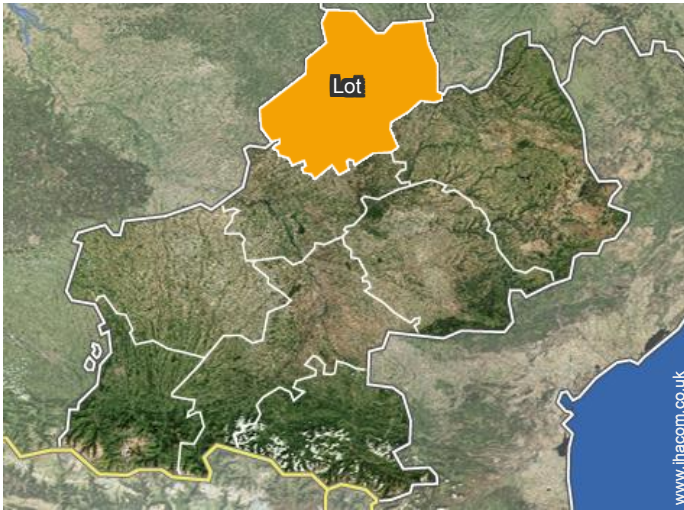

covered terrace

view from the covered terrace

Location

Location & Access

GPS coordinates in degrees, minutes, seconds: Latitude 44°44'6"N - Longitude 1°22'1"E (Dwelling)

Address

→
46300 Gourdon

● **Motorway (junction) A20-sortie 55**