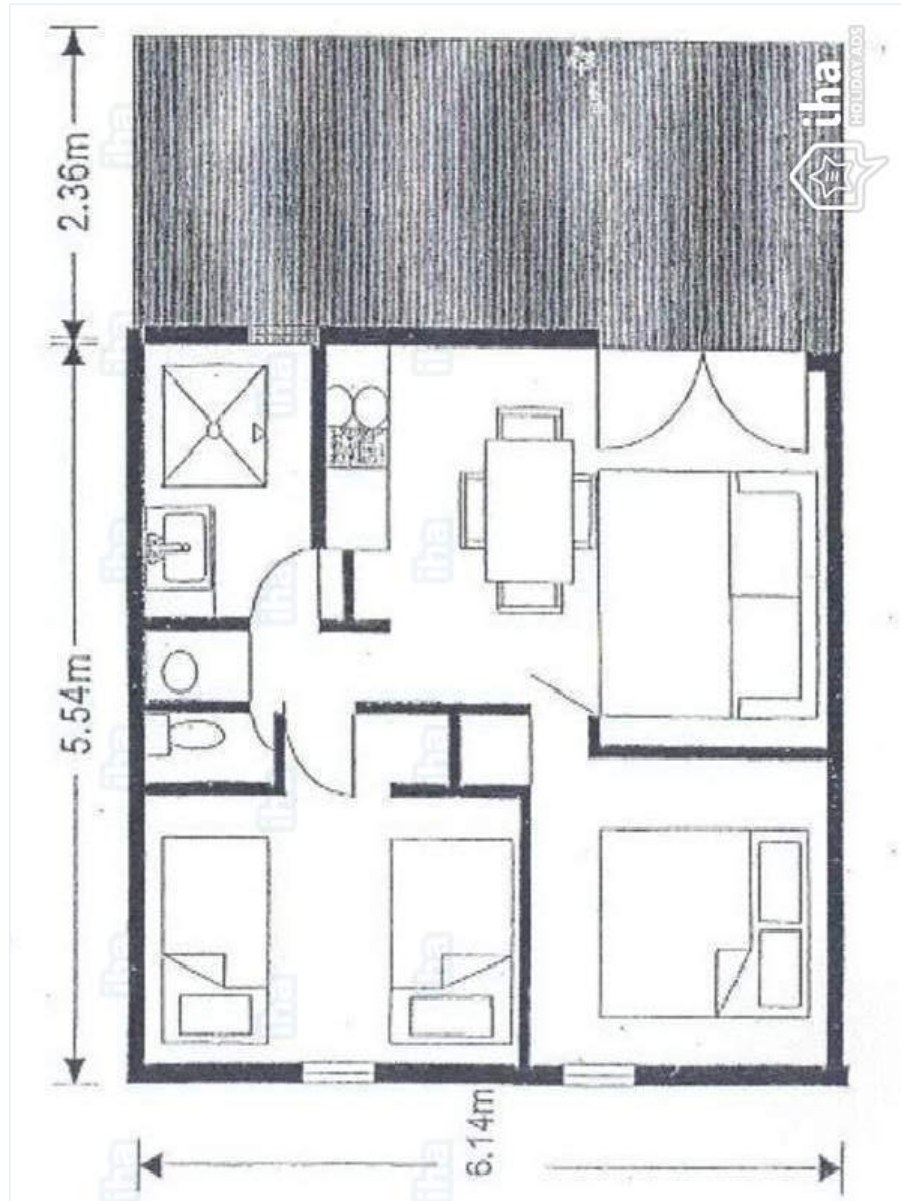

Floor plan

www.ihacom.co.uk