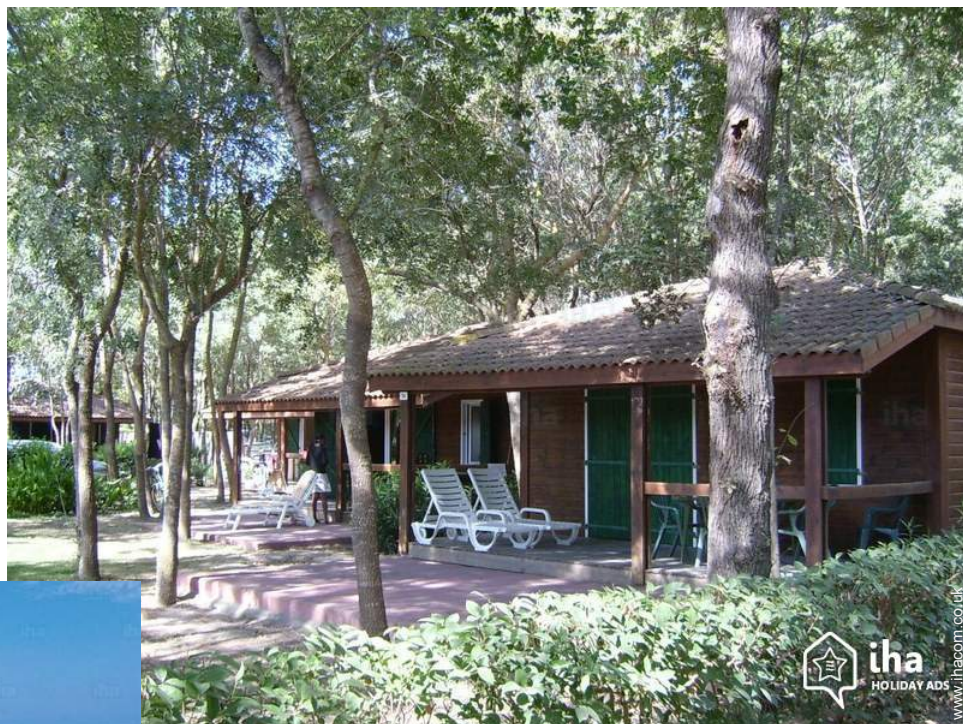

Holiday lettings Ghisonaccia "Marina ERBA ROSSA"

Chalet Bungalow, detached, single storey, separate entrance, in a(an) Camping

Setting : waterfront, pleasant

Capacity : from 1 to 5 person(s)

Bedroom(s) : 2

direct access to the beach

Original swimming pool

leisure equipment

Exterior

- Ground surface :
1,600 Sq.ft.
- Outside accommodation :
Covered terrace
- Outside setting :
Lawn, woods 3,300 Sq.ft.
- Outside amenities :
BBQ, garden table(s), 6 garden seat(s)