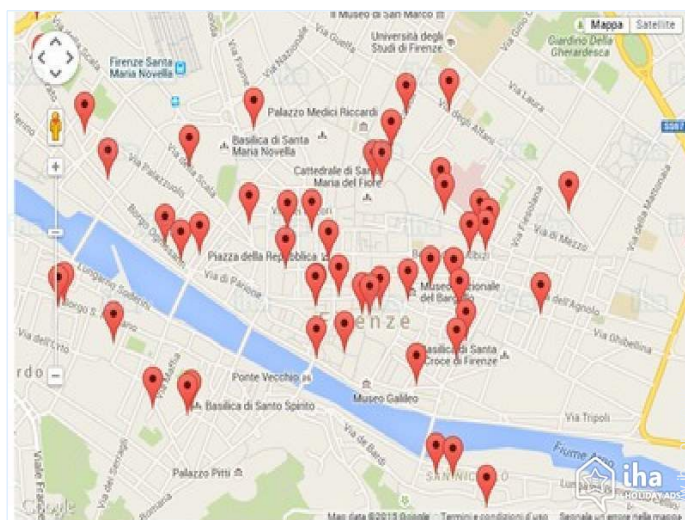

Leisure

- **Attractions and relaxation :**
Bar/pub, restaurant, museum, local craftshop

Surroundings

- **Amenities :**
Town centre <165'
Bus stop / bus station 165'
Breadshop <165'
Local shops <165'
Supermarket 165'
High class retailers 165'
Hairdressing salon 165'
Internet cafe <165'
Post office 990'
Bank 330'
Chemist 165'
Hospital 660'

Floor plan

Photo album - 1

Photo album - 2

Route map

Location & Access

" The apartment is located in the pedestrian zone, where traffic is not permitted "

 GPS coordinates in degrees, minutes, seconds: Latitude 43° 46'32"N - Longitude 11° 15'34"E (Dwelling)

Address

→ Via dei Servi 31 n
50100 Florence

● Airport Florence Amerigo Vespucci

→ Florence, Province of Florence, Tuscany, Italy
→ Distance : 3mi.
→ Time : 20'

● Airport Pisa Galileo Galilei

→ Pisa, Province of Pisa, Tuscany, Italy
→ Distance : 40mi.
→ Time : 1h