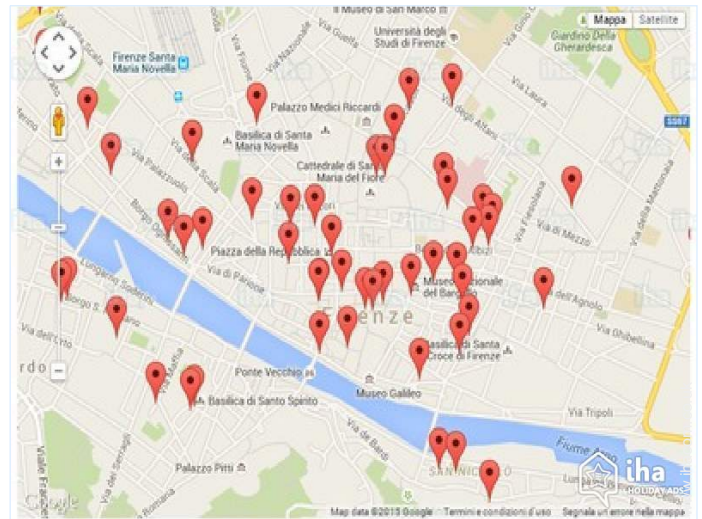

Floor plan

Photo album - 1

Photo album - 2

Route map

Location & Access

" The apartment is located in the pedestrian zone, where traffic is not permitted "

GPS coordinates in degrees, minutes, seconds: Latitude 43° 46'32"N - Longitude 11° 15'34"E (Dwelling)

Address

→ Via dei Servi 31 n
50100 Florence

● Airport Florence Amerigo Vespucci

→ Florence, Province of Florence, Tuscany, Italy
→ Distance : 3mi.
→ Time : 20'

● Airport Pisa Galileo Galilei

→ Pisa, Province of Pisa, Tuscany, Italy
→ Distance : 40mi.
→ Time : 1h