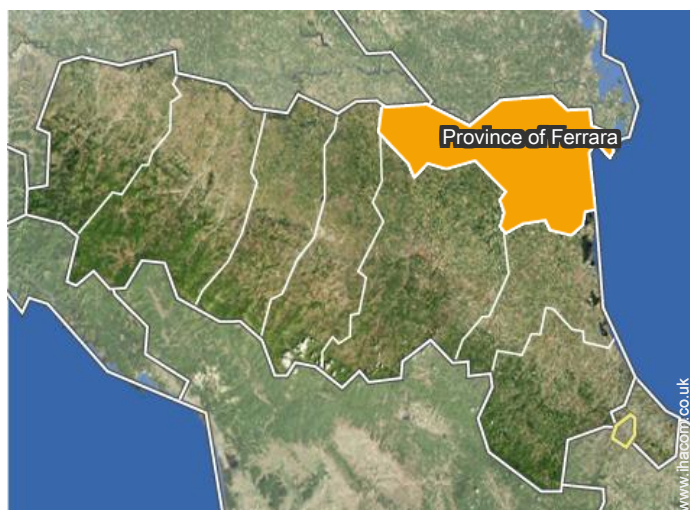

Location

Location & Access

GPS coordinates in degrees, minutes, seconds: Latitude 44°50'29"N - Longitude 11°37'40"E ([Dwelling](#))

Address

→ Piazza Ariostea
44100 Ferrara

→ Distance : 0.62mi.
→ Time : 15'

Motorway (junction) A13 Uscita Ferrara-Nord

→ Cassana, Province of Ferrara, Emilia-Romagna, Italy
→ Distance : 1.5mi.
→ Time : 5'

- Altedo : (15mi.)
- Chioggia : (56mi.)

Motorway (junction) A13 Uscita Ferrara-Sud

→ Chiesuol del Fosso, Province of Ferrara, Emilia-Romagna, Italy
→ Distance : 3mi.
→ Time : 10'

Train station Ferrara

→ Ferrara, Province of Ferrara, Emilia-Romagna, Italy

Contact

Spoken languages