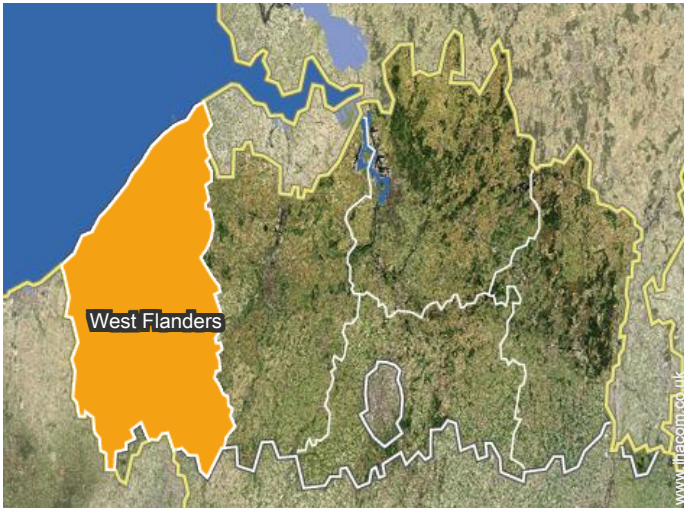

Sleeps - bed(s)

Location

Location & Access

GPS coordinates in degrees, minutes, seconds: Latitude 51°6'6"N - Longitude 2° 35'8"E ([Dwelling](#))

Address

→ Zeedijk 39
8660 De Panne

• **Motorway (junction) E40**

→ Veurne, West Flanders, Flanders,
Belgium

→ Time : 5'

- Veurne : (4.5mi.)
- Ostende : (18.5mi.)
- Bruges : (34mi.)

Contact

Spoken
languages

Holiday lettings Flanders - Belgium "Casino Beach"

[Book now](#)

Availability calendar - from : june 2021