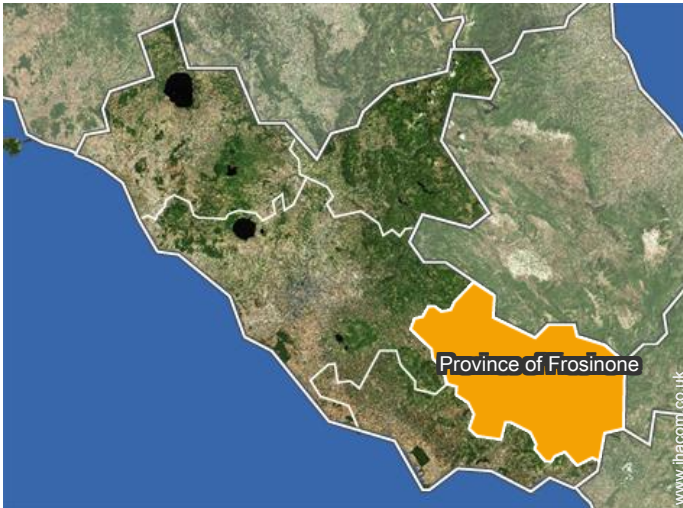

Fireplace

Holiday lettings  
Colle Lo Zoppo - Ciociaria  
"Chalet Colle Lo Zoppo - Mastro Felice"

6

[Book now](#)

Location

Location & Access

" The cottage is a holiday home located on the tops of the hills of Arpino. "