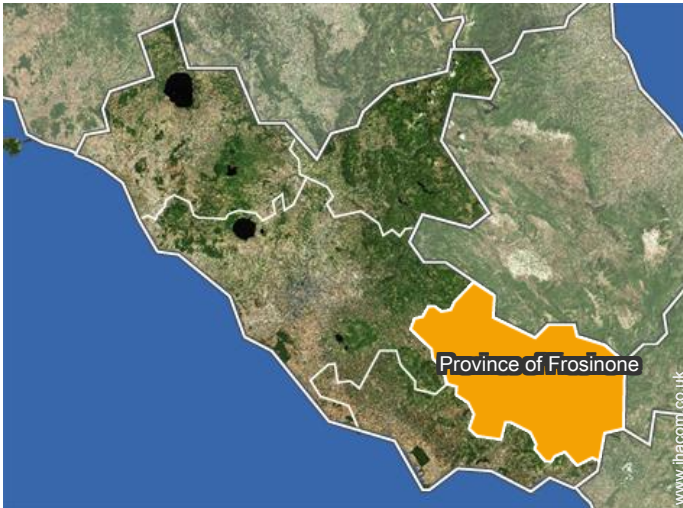

Holiday lettings
Colle Lo Zoppo - Ciociaria
"Chalet Colle Lo Zoppo - Mastro Felice"

6

[Book now](#)

Location

Location & Access

" The cottage is a holiday home located on the tops of the hills of Arpino. "

GPS coordinates in degrees, minutes, seconds: Latitude 41°38'56.792"N - Longitude 13°32'0.917"E (Dwelling)

Address

→
03033 Colle Lo Zoppo

● Motorway (junction) Autostrada A1-Frosinone

→ Frosinone, Province of Frosinone, Latium (Lazio), Italy
→ Distance : 21mi.
→ Time : 40'

- Arpino : (3mi.)
- Sora : (7,5mi.)
- Cassino : (15.5mi.)

Contact

Spoken languages

Advert No. 52213

www.ihacom.co.uk

>> HOLIDAY LETTINGS

BOOK DIRECT WITH THE OWNERS