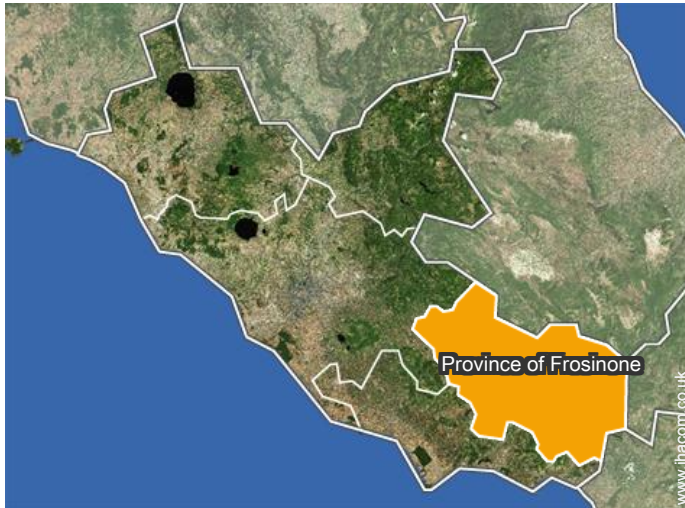

Holiday lettings
Colle Lo Zoppo - Ciociaria
"Chalet Colle Lo Zoppo - Mastro Felice"

6

[Book now](#)

Location

Location & Access

" The cottage is a holiday home located on the tops of the hills of Arpino. "

GPS coordinates in degrees, minutes, seconds: Latitude 41°38'56.792"N - Longitude 13°32'0.917"E (Dwelling)

Address

→
03033 Colle Lo Zoppo

● Motorway (junction) Autostrada A1-Frosinone

→ Frosinone, Province of Frosinone, Latium (Lazio), Italy
→ Distance : 21mi.
→ Time : 40'

- Arpino : (3mi.)
- Sora : (7,5mi.)
- Cassino : (15.5mi.)

Contact

Spoken languages

Advert No. 52213

www.ihacom.co.uk

>> HOLIDAY LETTINGS

BOOK DIRECT WITH THE OWNERS