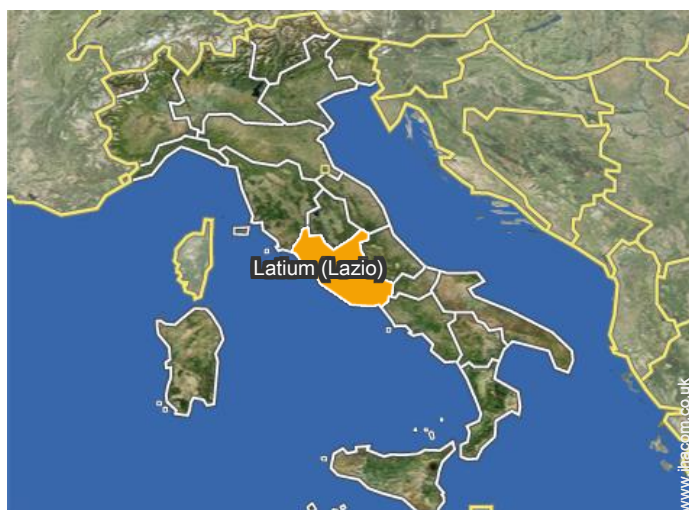

Location

Location & Access

" Private entrance, large garden and ample free parking "

GPS coordinates in degrees, minutes, seconds: Latitude 42°0'50"N - Longitude 12°1'32"E (Dwelling)

Address

→ Via Furbara Sasso
00052 Cerveteri

(Lazio), Italy
→ Distance : 18.5mi.
→ Time : 30'

• Airport Rome Fiumicino

→ Rome, Province of Rome, Latium (Lazio), Italy
→ Distance : 18.5mi.
→ Time : 30'

- Rome : (22,5mi.)
- Civitavecchia : (18.5mi.)
- Viterbo : (34mi.)

• Airport Rome Ciampino

→ Rome, Province of Rome, Latium (Lazio), Italy
→ Distance : 37,3mi.
→ Time : 1h15'

• Sea port Civitavecchia

→ Civitavecchia, Province of Rome, Latium

Contact

Spoken languages