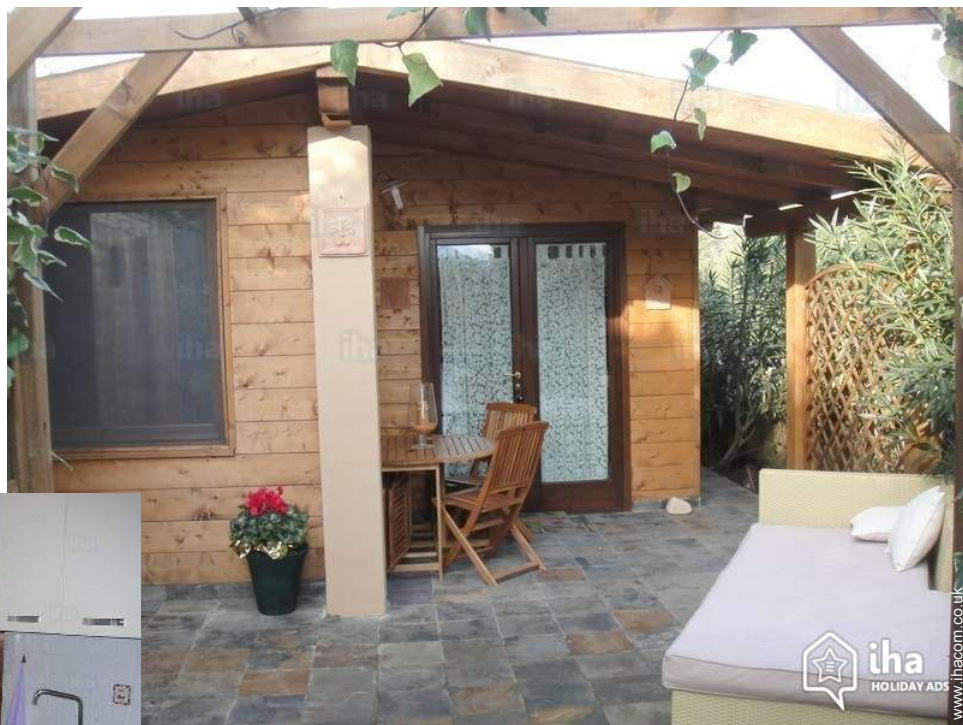

Holiday lettings Cerveteri "Il Melograno"

Nice apartment in a green corner of the garden near the pool, cosy, fully furnished with patio where you can enjoy breakfast and meals.

Villa, detached, single storey, separate entrance, in a(an) Charming Property

Setting : natural, tranquil

Capacity : from 1 to 4 person(s)

Bedroom(s) : 2

Room(s) : 4

Theme breaks
Valentine's Day

Cerveteri - Province of Rome - Latium (Lazio)

Italy

Advert No. 69333

www.ihacom.co.uk

>> HOLIDAY LETTINGS

BOOK DIRECT WITH THE OWNERS