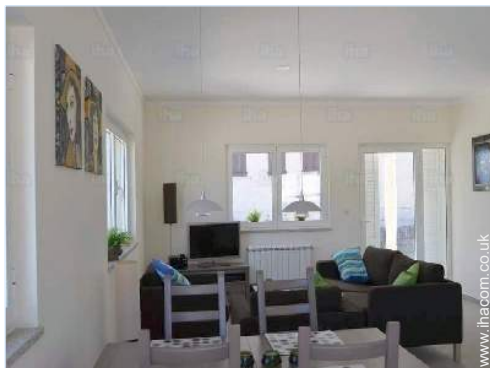

living room

Surroundings & location

Countryside

Fishing

Leisure

- **Leisure activities less than 20 km / 12 miles :**

Bathing, canoeing, tennis, mini-golf, volleyball, hunting, angling, pétanque pitch

- **Attractions and relaxation :**

Bar/pub, restaurant, park and garden, nature reserve, historical site, festivals, cellar and wine tasting

Surroundings

- **Locality :**

Ski lifts >31mi.
Heated swimming pool 3mi.
Sea/ocean >31mi.
Sandy beach >31mi.
Creek >31mi.
Public swimming pool <165'
Public tennis court <165'
9 hole golf course 18.5mi.
18 hole golf course 18.5mi.
Watersports centre 18.5mi.
River 0.93mi.
Lake 1.5mi.
Forest <165'
Mountain range 3mi.
Jetski slipway 18.5mi.

- **Amenities :**

Nursery <165'
Village centre 660'
Bus stop / bus station <165'
Tube station 15.5mi.
Bike/mountain bike hire 2.5mi.
Breadshop <165'
Caterer 2.5mi.
Local shops 2.5mi.
Supermarket 3mi.
High class retailers 3mi.
Hairdressing salon 2.5mi.
Internet cafe 2.5mi.
Post office 2.5mi.
Bank 2.5mi.
Cash point 2.5mi.
Chemist 2.5mi.
Doctor 3mi.
Hospital 18.5mi.