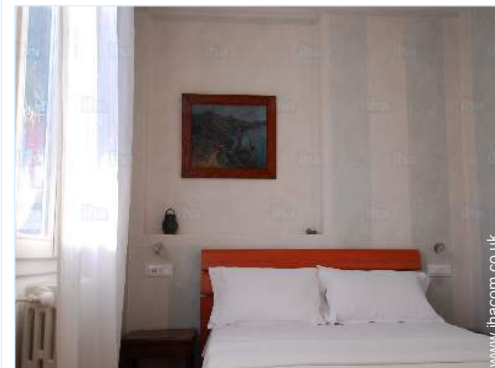

bedroom

the flat

bedroom

Advert No. 43358

www.ihacom.co.uk

Interior

- **Receive up to :**
from 1 to 4 person(s) (4 adults)
- **Liveable floor area :**
430 Sq.ft.
- **Interior layout :**
2 Room(s), 1 bedroom(s), 1 shower room, living room 183 Sq.ft., separate kitchen
- **Sleeps - bed(s) :**
1 king-size bed(s), 1 sofa bed(s) 2 pers, 1 baby cot(s)
- **Guest facilities :**
T.V., hi-fi system, book collection, t.v points, wifi, wardrobe, Hanging wardrobe, hair dryer, ceiling paddle fan, central heating, Curtains, Double glazed, remote controlled gates
- **Appliances :**
Crockery/cutlery, kitchen utensils, cafetiere, electric espresso coffee maker, toaster, gas cooker, mini-oven, micro-wave oven, extractor hood, refridgerator, vacuum cleaner, iron