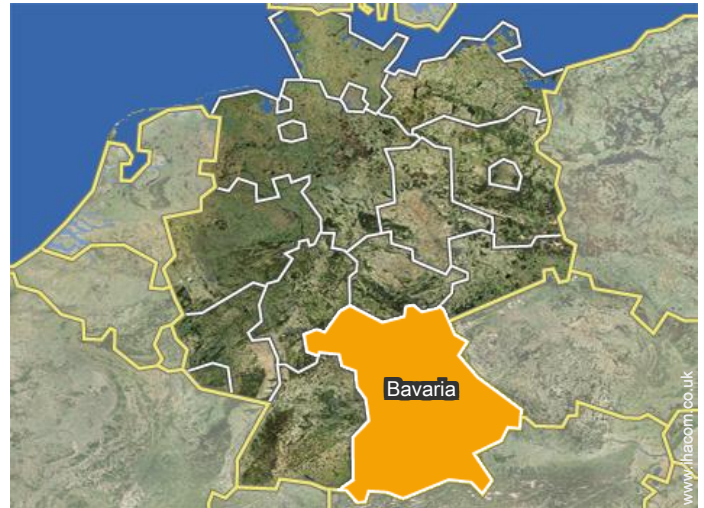

Location

Location & Access

GPS coordinates in degrees, minutes, seconds: Latitude 47°39'11"N - Longitude 12°57'50"E (Dwelling)

Address

→ Am Datzmann 87
83483 Bischofswiesen

• Motorway (junction) B20

→ Bad Reichenhall, Upper Bavaria,
Bavaria, Germany
→ Distance : 12.5mi.
→ Time : 40'

• Train station Freilassing

→ Freilassing, Upper Bavaria, Bavaria,
Germany
→ Distance : 18.5mi.
→ Time : 40'

• Airport Salzburg W. A. Mozart

→ Salzburg, Province of Salzburg, Austria
→ Distance : 15.5mi.
→ Time : 40'