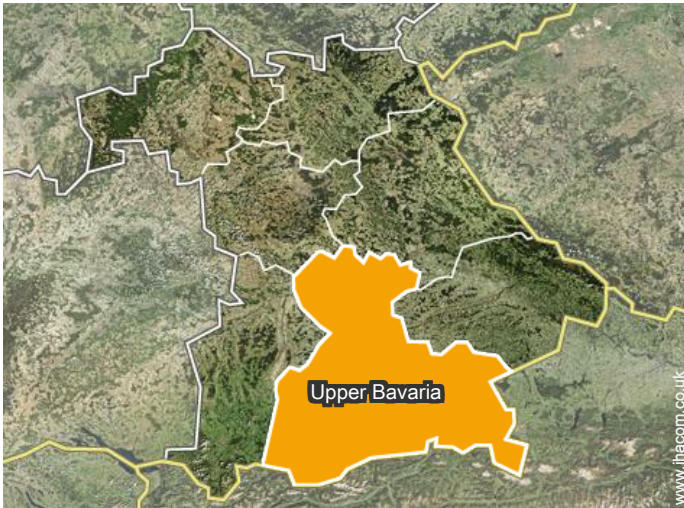

Location

Location & Access

GPS coordinates in degrees, minutes, seconds: Latitude 47°39'11"N - Longitude 12°57'50"E (Dwelling)

Address

→ Am Datzmann 87
83483 Bischofswiesen

• Motorway (junction) B20

→ Bad Reichenhall, Upper Bavaria,
Bavaria, Germany
→ Distance : 12.5mi.
→ Time : 40'

• Train station Freilassing

→ Freilassing, Upper Bavaria, Bavaria,
Germany
→ Distance : 18.5mi.
→ Time : 40'

• Airport Salzburg W. A. Mozart

→ Salzburg, Province of Salzburg, Austria
→ Distance : 15.5mi.
→ Time : 40'