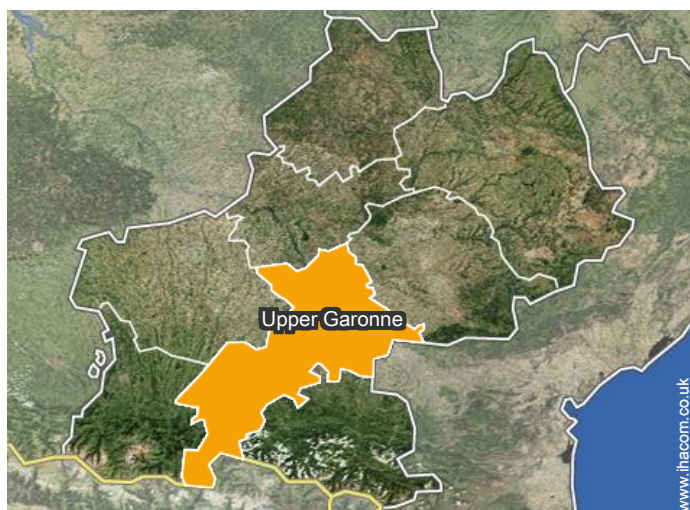

Location

Location & Access

GPS coordinates in degrees, minutes, seconds: Latitude 43°47'44"N - Longitude 1°36'13"E (Dwelling)

Address

→ 82 chemin de la Rivière
31660 Bessières

• Motorway (junction) A68

→ Saint-Sulpice, Tarn, Midi-Pyrénées,
France

→ Distance : 6mi.

→ Time : 10'

• Train station Saint Sulpice sur Tarn

→ Saint-Sulpice, Tarn, Midi-Pyrénées,
France

→ Distance : 6mi.

→ Time : 10'

• Airport Toulouse Blagnac

→ Toulouse, Upper Garonne, Midi-
Pyrénées, France

→ Distance : 25mi.

→ Time : 40'

• Toulouse : (18.5mi.)

• Gaillac : (18.5mi.)

• Montauban : (18.5mi.)

Contact

Spoken
languages