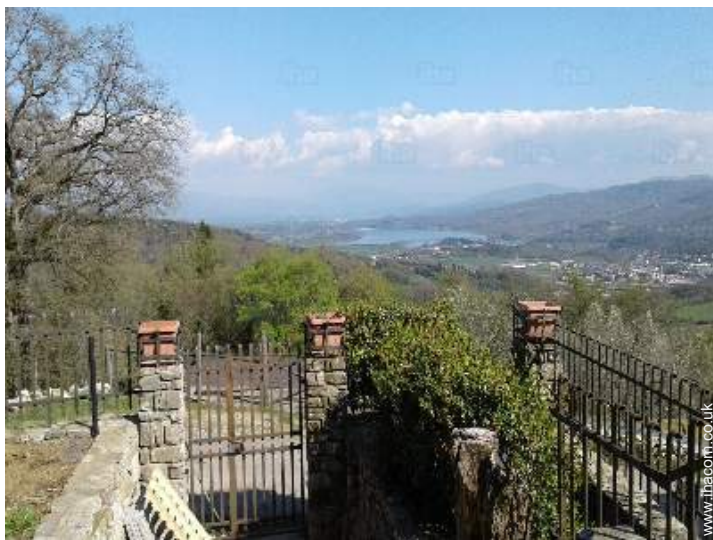

Photo album - 2

view over the lake