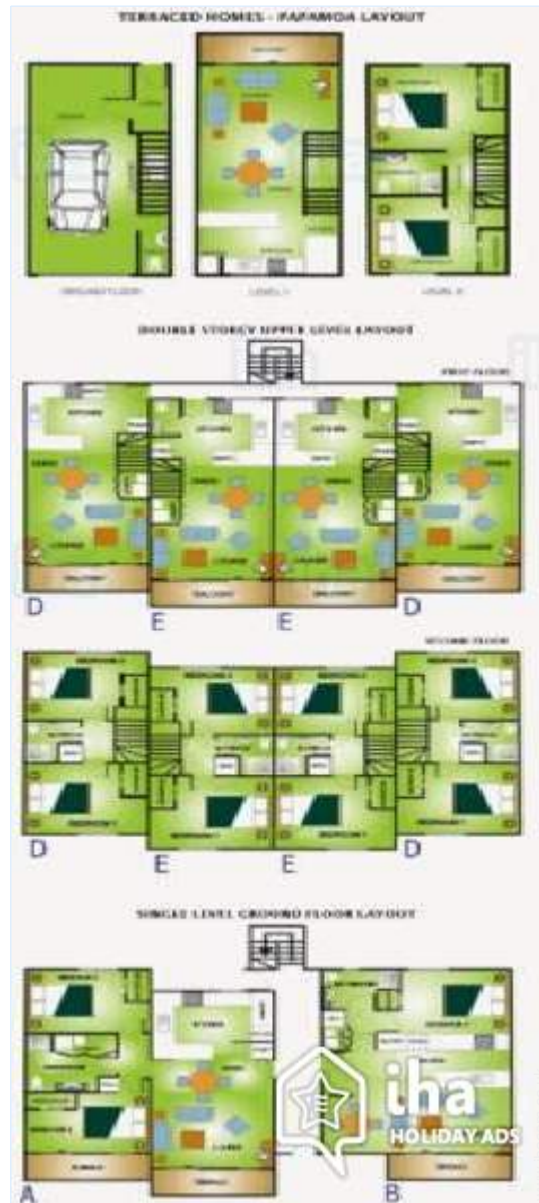

bedroom

living room

Interior

- **Receive up to :**
4 person(s) (2 adults, 2 children)
- **Liveable floor area :**
700 Sq.ft.
- **Interior layout :**
3 Room(s), 2 bedroom(s), 1 bathroom, 1 shower room, living room 130 Sq.ft., sitting room 120 Sq.ft., separate kitchen, dining room, dining area, mezzanine, tv room, reading room, fitness room, laundry room, pantry
- **Sleeps - bed(s) :**
1 king-size bed(s), 1 sofa bed(s) 2 pers, 2 single bed(s), 1 possible extra bed(s)
- **Guest facilities :**
T.V., videoplayer, telephone, fax, cable/satellite, internet access, high speed internet access, wardrobe, radio alarmclock, hair dryer, electric heating, Blinds, fire alarm
- **Appliances :**
Crockery/cutlery, kitchen utensils, electric kettle, toaster, gas cooker, electric cooker, oven, micro-wave oven, extractor hood, refridgerator, freezer, dish washer, washing machine, clothes dryer, vacuum cleaner, iron, ironing board

Outside amenities

Floor plan

Photo album - 1

façade

leisure pursuits nearby

bedroom

bedroom

living room

Outside amenities

Photo album - 2

Guest facilities and furnishings

block of flats

façade

tennis

dining area

living room

Photo album - 3

kitchen

General

the flat

the flat

Flat-Apartments

bedroom

General