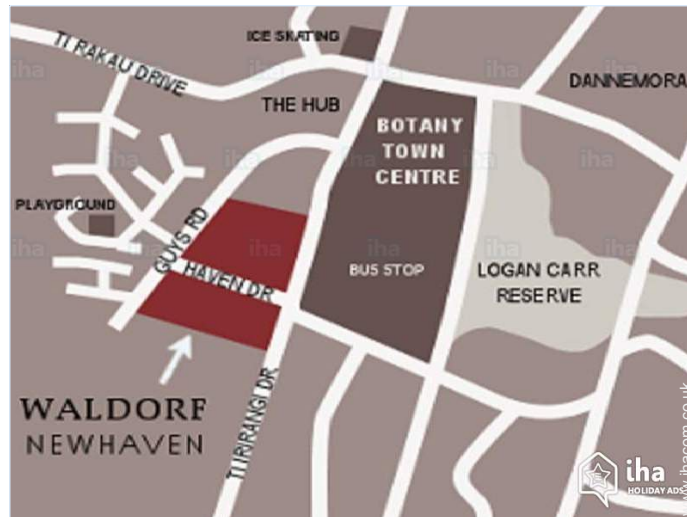

Holiday lettings
Auckland Region - North Island
"Newhaven Waldorf"

8
[Book now](#)

Route map

Location & Access

GPS coordinates in degrees, minutes, seconds: Latitude 36° 56'3"S - Longitude 174°54'34"E (Dwelling)

Address

→ 40 Haven Drive, Botany Downs
Manukau City
1001 Auckland City

• [Airport Auckland](#)

→ Auckland City, Auckland Region, North
Island, New Zealand
→ Distance : 4.5mi.
→ Time : 20'

• Auckland City : (6mi.)