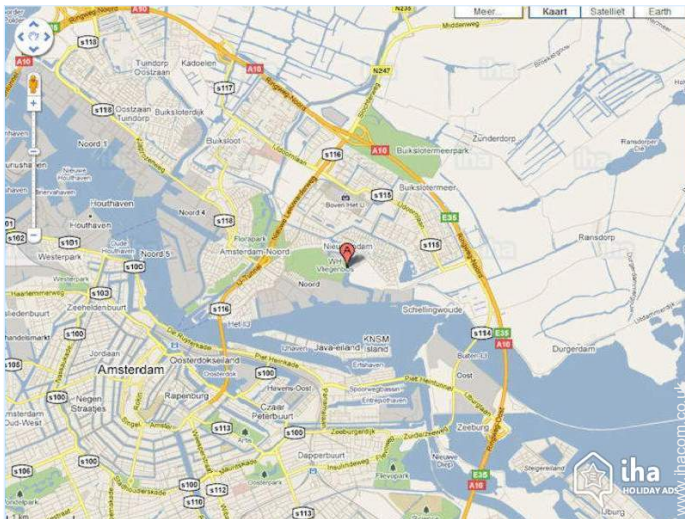

Spring

town centre

town centre

Route map

Location & Access

" The houseboat is located north of the central station to a dead-end street behind the Vliegenbos. Parking is free and in front of the door. The owner also lives with his family in the ark but you have 100 m² for yourself and total privacy both indoor and outdoor. "

GPS coordinates in degrees, minutes, seconds: Latitude 52° 23'21"N - Longitude 4°56'20"E ([Dwelling](#))

Address

→ Nieuwendammerkade 13
1022AB Amsterdam

- Amsterdam : (0.62mi.)
- Volendam : (14,5mi.)
- The Hague : (37,3mi.)