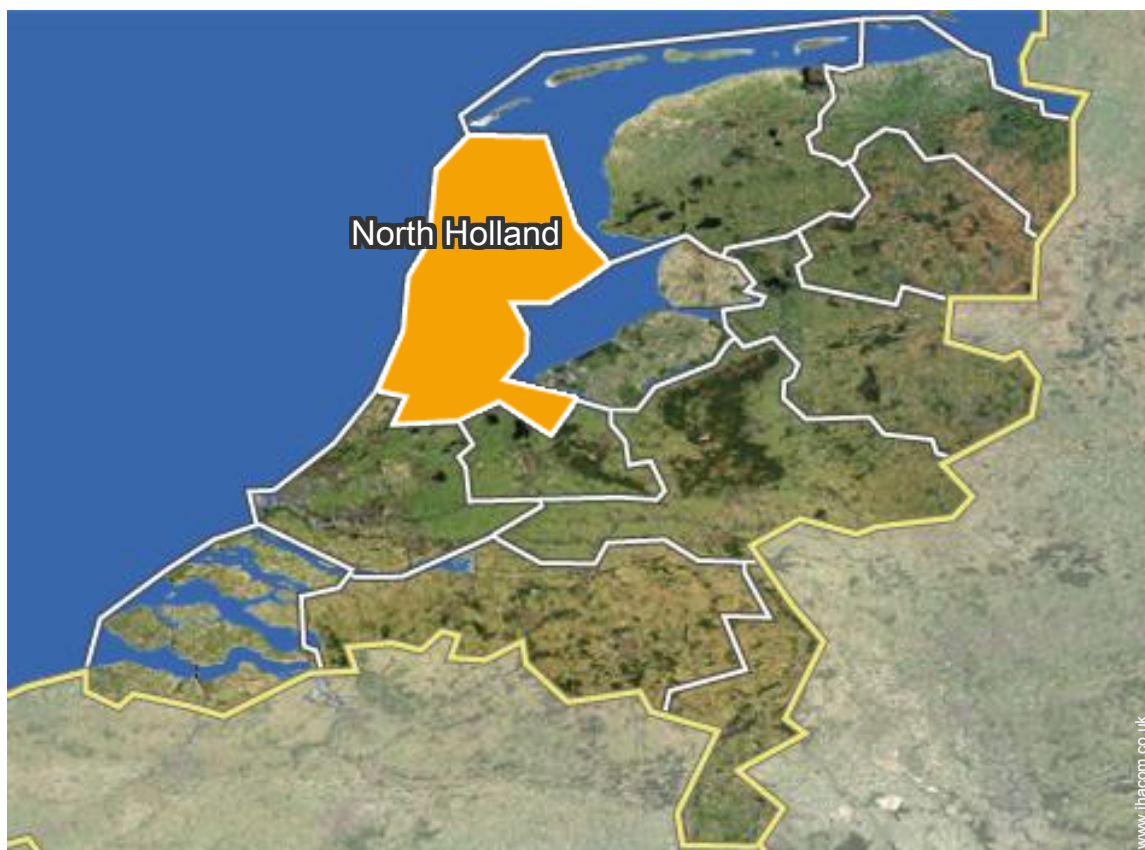

Spring

town centre

town centre

Route map

Location & Access

" The houseboat is located north of the central station to a dead-end street behind the Vliegenbos. Parking is free and in front of the door. The owner also lives with his family in the ark but you have 100 m² for yourself and total privacy both indoor and outdoor. "

GPS coordinates in degrees, minutes, seconds: Latitude 52° 23'21"N - Longitude 4°56'20"E ([Dwelling](#))

Address

→ Nieuwendammerkade 13
1022AB Amsterdam

- Amsterdam : (0.62mi.)
- Volendam : (14,5mi.)
- The Hague : (37,3mi.)

Contact

Spoken languages

Location

Holiday lettings Amsterdam - Netherlands "Houseboat Vliegenbos"

Availability calendar - from : may 2018

May	Tu	W	Th	F	Sa	Su	M	Tu	W	Th	F	Sa	Su	M	Tu	W	Th	F	Sa	Su	M	Tu	W	Th							
2018	1	2	3	4	5	6	7	8	9	10	11	12	13	14	15	16	17	18	19	20	21	22	23	24	25	26	27	28	29	30	31