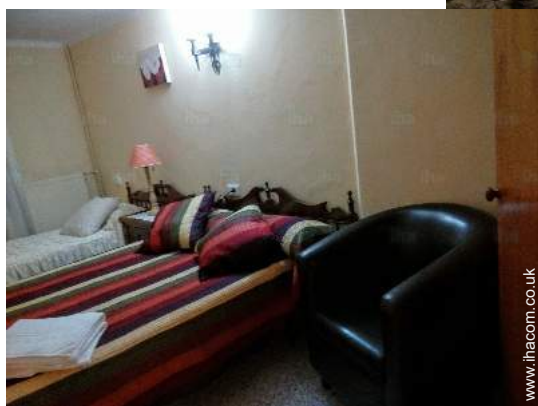

Guest House - Bed & Breakfast Espot "CASA FELIP"

Theme breaks
Nature discovery

Charming Estancia, detached, 3 floors, shared entrance, in a(an) Hamlet

Setting : mountany, rural

Guest Room(s) : 6

Receive up to : 12 guests

- Charming Apartment "207"
  5 person(s)
- Room "103"
  2 person(s)
- Room "102"
  3 person(s)
- Room "206"
  2 person(s)
- Room "104"
  2 person(s)
- Room "101"
  2 person(s)

Espot - Province of Lleida - Catalonia

Spain

Advert No. 11662

www.ihacom.co.uk

>> HOLIDAY LETTINGS

BOOK DIRECT WITH THE OWNERS