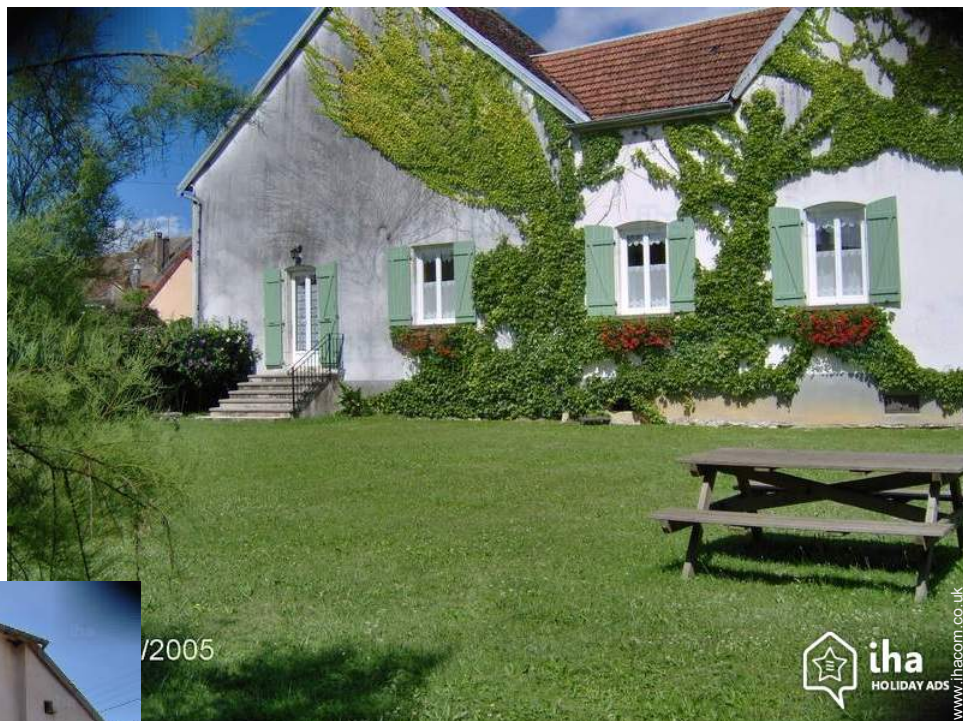

Guest House - Bed & Breakfast Choye "La Tourelle"

Stone-Built House, detached, single storey, separate entrance, in a(an) Property

Setting : quiet, peaceful

Guest Room(s) : 3

Receive up to : 9 guests

- Room "Comtoise"
4 person(s)
- Room "Louis XVI"
3 person(s)
- Room "La Colombine"
2 person(s)

Benefits :
Stable(s)

Stone-Built House

Surroundings & location

Countryside

Fishing

Leisure

- **Leisure activities less than 20 km / 12 miles** :

Bathing, tennis, riding school, pony club, pathway, coastal/forest paths, hiking, mountain bike (path), Microlights, flying (club), horse trekking, go-karting, hunting, acrobatics, fishing, deep-sea angling, angling, pétanque pitch