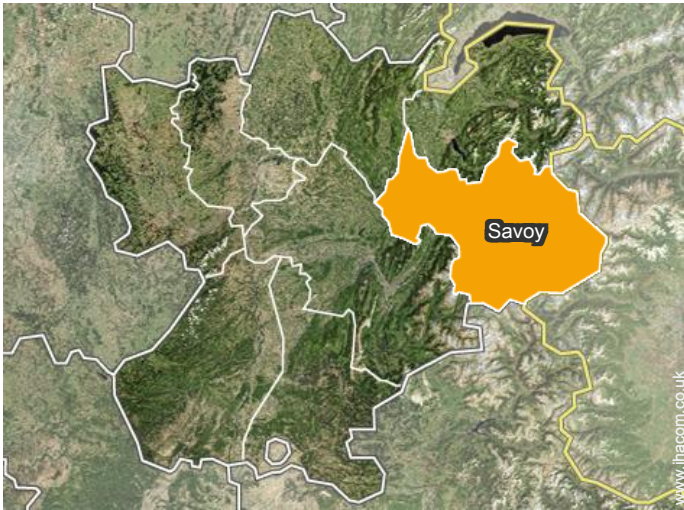

Location

Location & Access

GPS coordinates in degrees, minutes, seconds: Latitude 45°35'35"N - Longitude 6°52'3"E ([Dwelling](#))

Address

→ Chalet La Creme Anglaise
73640 Villaroger

• Airport Lyon St Exupery

→ Lyon, Rhône, Rhône-Alpes, France
→ Distance : 100mi.
→ Time : 2h

• Motorway (junction) Albertville

→ Albertville, Savoy, Rhône-Alpes, France
→ Distance : 31mi.
→ Time : 50'

• Train station Bourg Saint Maurice

→ Bourg-Saint-Maurice, Savoy, Rhône-Alpes, France
→ Distance : 7mi.
→ Time : 20'

- Sainte-Foy-Tarentaise : (1.5mi.)
- Bourg-Saint-Maurice : (7mi.)
- Val-d'Isère : (10,5mi.)

Contact

Spoken languages