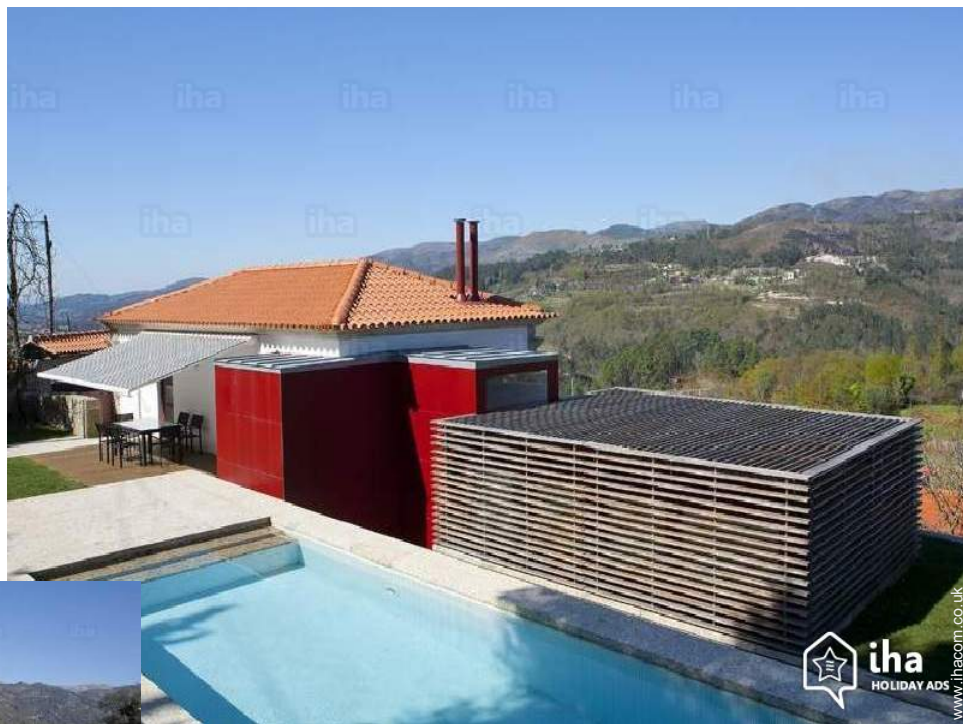

Gîte - Self Catering Vilar "Casa de Vilar"

Gîte - Self Catering - Luxury Typical House, detached, 2 floors, separate entrance, in a(an) Private property

Setting : enchanting, rural

Capacity : from 2 to 6 person(s)

Gîte - Self Catering

Gîte - Self Catering - Luxury Typical House, detached, 2 floors, separate entrance, in a(an) Private property

- **Ideal for all age groups**
- **View** : panoramic, unobscured, dominant, mountain, village, fantastic sunset
- **Setting** : enchanting, rural
- **Exposure** : South

Exterior

- **Ground surface :**

0.25 acre.

- **Outside accommodation :**

Terrace 530 Sq.ft., covered terrace 160 Sq.ft., sundeck 215 Sq.ft., gazebo

- **Outside setting :**

Private courtyard 530 Sq.ft., enclosed grounds 2,150 Sq.ft., garden 5,400 Sq.ft., landscaped garden 5,400 Sq.ft., lawn 5,400 Sq.ft.