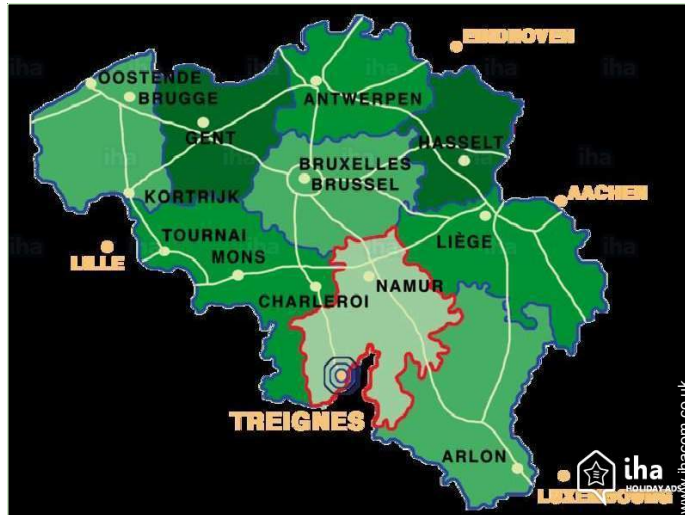

Surroundings & location

Countryside

Horse riding

Fishing

" Treignes is a small village located in the town of Viroinval in the province of Namur between the Calestienne and Ardennes, close to the French border. For a population of some 700 people, there are not less than four museums, which many could count double. There are also sites that can be visited freely as the Gallo-Roman villa or the old lime kiln. Treignes probably has the highest museums per population ratio in the world! "

panorama

panorama

panorama

panorama

panorama

Theme breaks

Nature discovery

Valentine's Day

Route map

Location & Access

" In the Valley of the Viroin in the province of Namur in Treignes between Couvin and Givet "

GPS coordinates in degrees, minutes, seconds: Latitude 50° 5'30"N - Longitude 4° 40'1"E ([Dwelling](#))