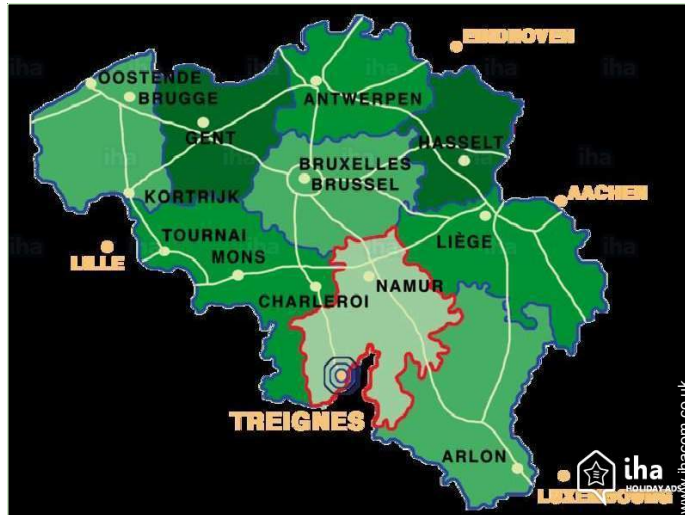

Surroundings & location

Countryside

Horse riding

Fishing

" Treignes is a small village located in the town of Viroinval in the province of Namur between the Calestienne and Ardennes, close to the French border. For a population of some 700 people, there are not less than four museums, which many could count double. There are also sites that can be visited freely as the Gallo-Roman villa or the old lime kiln. Treignes probably has the highest museums per population ratio in the world! "

panorama

panorama

panorama

panorama

panorama

[Theme breaks](#)

Nature discovery

Route map

Location & Access

" In the Valley of the Viroin in the province of Namur in Treignes between Couvin and Givet "

GPS coordinates in degrees, minutes, seconds: Latitude 50° 5'30"N - Longitude 4° 40'1"E ([Dwelling](#))