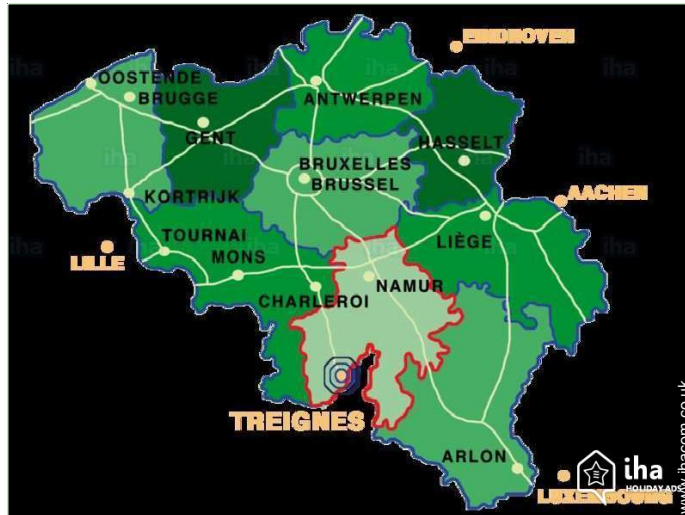

Route map

Location & Access

" In the Valley of the Viroin in the province of Namur in Treignes between Couvin and Givet "

GPS coordinates in degrees, minutes, seconds: Latitude 50° 5'30"N - Longitude 4° 40'1"E ([Dwelling](#))

Address

→ 23 rue de Bruyères
5670 Treignes

- Couvin : (8.7mi.)
- Givet : (9mi.)

Contact

Spoken languages